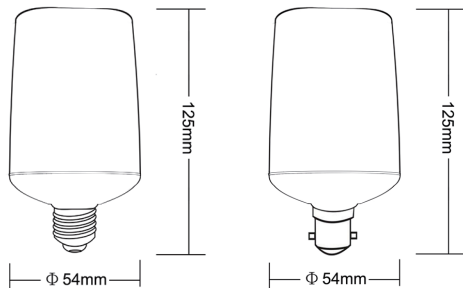

IP  
20

2 YEARS  
WARRANTY

NON  
DIMMABLE

3 MODES CYCLE WITH NO MEMORY RETENTION

FULLY LIT

FLAME

BEACON

CODE	DESCRIPTION	KELVIN (K)	LUMENS (LM)	WATT (W)	BEAM ANGLE	LENGTH (mm)	DIAM (mm)	CARTON QTY
CHAMA001	DECORATIVE LED FLAME FEATURE GLOBE ES	1300	150	5	230°	125	54	1/20
CHAMA002	DECORATIVE LED FLAME FEATURE GLOBE BC	1300K	150	5	230°	125	54	1/20