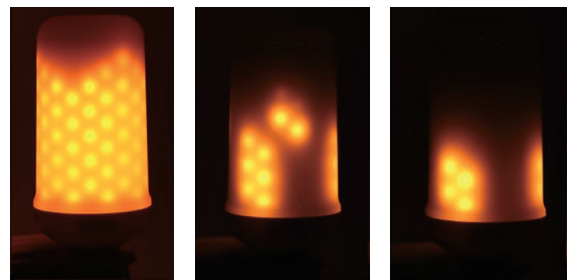

## Decorative LED Flame Effect Globes

KEROSIN SERIES

### PRODUCT FEATURES

- Input Voltage: 240V
- Wattage: 5W
- 99pcs of Heng Da LED Chips
- Ambient Temp: -20°C ~ +50°C
- 3 Modes cycle with no memory retention (by turning off and on)
- Great for bars, restaurants and homes
- Perfect to be used with the [CLA KEROSIN series](#)

IP  
20

2 YEARS  
WARRANTY

NON  
DIMMABLE

3 MODES CYCLE WITH NO MEMORY RETENTION

FULLY LIT

FLAME

BEACON

CODE	DESCRIPTION	KELVIN (K)	LUMENS (LM)	WATT (W)	BEAM ANGLE	LENGTH (mm)	DIAM (mm)	CARTON QTY
CHAMA001	DECORATIVE LED FLAME FEATURE GLOBE ES	1300	150	5	230°	125	54	1/20
CHAMA002	DECORATIVE LED FLAME FEATURE GLOBE BC	1300K	150	5	230°	125	54	1/20