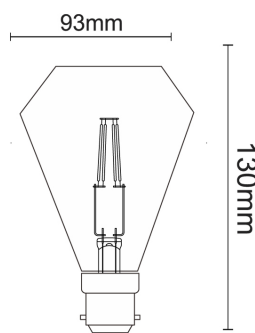

DIAMOND SHAPE CF SERIES

LED Carbon Filament Look Globes

Product Features

- Input voltage: 220-250V AC 50/60Hz
- Wattage: 3.5W
- Power factor: >0.5
- Aluminium cap base
- Ambient temp: -20 to 50°C
- Not suitable for dimming
- 3 year replacement warranty

25,000
HRS

BEAM
360°

3 YEAR
WARRANTY

CODE	DESCRIPTION	TECHNICAL DATA					DIMENSIONS		
		BASE	KELVIN (K)	LUMENS (LM)	WATT (W)	CRI	LENGTH (mm)	DIAM (mm)	CARTON QTY
CF7	3.5W LED FILAMENT GLOBE BC	B22	2200	340	3.5	80	130	Ø93	1/40
CF8	3.5W LED FILAMENT GLOBE ES	E27	2200	340	3.5	80	130	Ø93	1/40