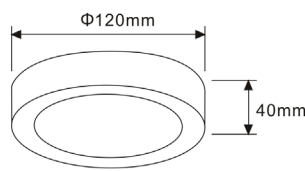

SURFACETRI

LED Dimmable Surface Mounted Oyster Lights

TRI-CCT

3000K

4000K

5000K

- Input voltage range: 220-240V
- Inbuilt constant current driver included
- Housing & faceplate: PC
- Diffuser: white PS
- Mounting bracket: aluminium
- Tri-CCT (3000K/ 4000K/ 5000K) in one fitting
- CCT switch on DC cable
- LED chips: SMD2835
- Power factor: 0.9
- CRI: ≥80
- Flex & plug not included
- Ambient temperature: -20 to 40°C
- Suitable for dimming
- Suitable for 2-way switching
- Suitable for use with motion or Microwave sensors

30,000hr
Lifetime

110°
Beam Angle

IP40
Rated

DIMMABLE

3 YEAR
Replacement
Warranty

SURFACETRI1R