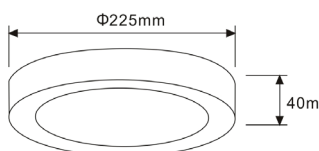

SURFACETRI3R