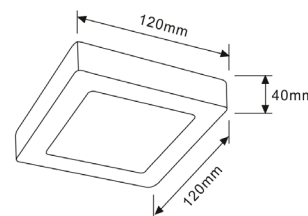

SURFACETRI2R