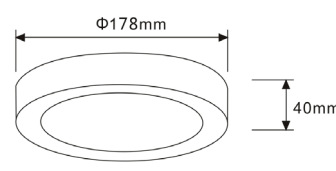

SURFACETRI

LED Dimmable Surface Mounted Oyster Lights

TRI-CCT

3000K

4000K

5000K

- Input voltage range: 220-240V
- Inbuilt constant current driver included
- Housing & faceplate: PC
- Diffuser: white PS
- Mounting bracket: aluminium
- Tri-CCT (3000K/ 4000K/ 5000K) in one fitting
- CCT switch on DC cable
- LED chips: SMD2835
- Power factor: 0.9
- CRI: ≥80
- Flex & plug not included
- Ambient temperature: -20 to 40°C
- Suitable for dimming
- Suitable for 2-way switching
- Suitable for use with motion or Microwave sensors

30,000hr
Lifetime

110°
Beam Angle

IP40
Rated

DIMMABLE

3 YEAR
Replacement
Warranty

Tested & Recommended Dimmers:

BRAND	PART NO.	PCS PER DIMMER
CLA	VELA	
CLIPSAL	32E450UDM, 31E2PUDM, 32ELEDDM-WE, 32E450TM, PDL354PBDMUN-VW	SURFACETRI1R: 2-14PCS SURFACETRI2R: 2-8PCS SURFACETRI3R: 2-5PCS SURFACETRI1S: 2-14PCS SURFACETRI3S: 2-5PCS
HPM	Cat 250T, Cat 400T	
Diginet	MEDM, MMDM/RT	

PART NO.	DESCRIPTION	LUMENS (LM)			WATT (W)	CRI	BOX WEIGHT (kg)	BOX DIMENSIONS (cm)	CARTON QTY
		3000K	4000K	5000K					
SURFACETRI1R	OYSTER DIMM LED S/M WH RND TRI	420	480	450	6	≥80	0.25	13x45x13	1/40
SURFACETRI2R	OYSTER DIMM LED S/M WH RND TRI	840	960	900	12	≥80	0.4	19x45x19	1/40
SURFACETRI3R	OYSTER DIMM LED S/M WH RND TRI	1350	1550	1450	18	≥80	0.56	23.5x45x23.5	1/20
SURFACETRI1S	OYSTER DIMM LED S/M WH SQ TRI	420	480	450	6	≥80	0.27	13x45x13	1/40
SURFACETRI3S	OYSTER DIMM LED S/M WH SQ TRI	1350	1550	1450	18	≥80	0.66	23.5x45x23.5	1/20