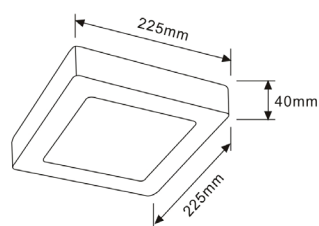

SURFACETRI3S