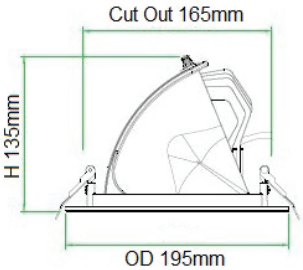

30,000hr Lifetime	90° Beam Angle	IP20 Rated	3YEAR Replacement Warranty

PART NO.	LUMENS						CRI	DIMENSIONS (mm)	CUT OUT (mm)	WEIGHT (kg)	BOX (cm)	CARTON QTY
	3000K		4000K		5700K							
	28W	38W	28W	38W	28W	38W						
SHOPTRI01	2426 LM	3270 LM	2800 LM	3800 LM	2460 LM	3300 LM	≥80	Ø195X135	Ø165	1.0kg	21x21x15.5	1/12