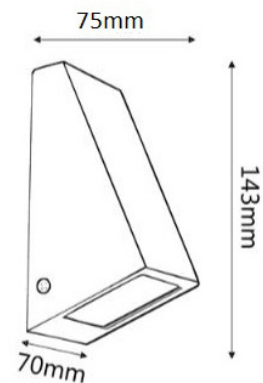

GU10 EXTERIOR WALL WEDGE LIGHTS

WEDGEGBL

WEDGEGC

WEDGEGSS

WEDGEWH

PRODUCT FEATURES

- Input voltage: 110-265V AC 50/60Hz
- Material: 316 stainless steel or copper
- Diffuser: glass
- Max 35W halogen globe
- GU10 lampholder
- Globes not included
- Recommended CLA LED globes: GU1001 & GU1002

PART NO.	DESCRIPTION	COLOUR	QTY OF GLOBES	WEIGHT (KG)	BOX (CM)	CARTON QTY
WEDGEGBL	WALL GU10 S/M WEDGE SS316 powdercoated BLK	POWDER COATED BLK	1xGU10	0.36	15 x 9 x 9	1/20
WEDGEGC	WALL GU10 S/M WEDGE COP	COPPER	1xGU10	0.38	15 x 9 x 9	1/20
WEDGEGSS	WALL GU10 S/M WEDGE 316 SS	316 STAINLESS STEEL	1xGU10	0.36	15 x 9 x 9	1/20
WEDGEWH	WALL GU10 S/M WEDGE SS316 powdercoated WH	POWDER COATED WH	1xGU10	0.36	15 x 9 x 9	1/20