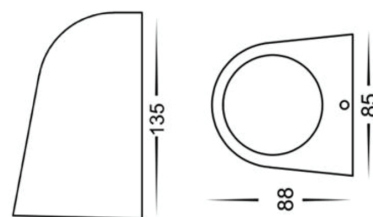

Exterior Surface Mounted Wall Lights

Exterior Lighting

Product Features:

- Single fixed head
- Input voltage range: TORQUE3: 110-265V; TORQUE4: 12-24V
- Housing: solid brass
- Diffuser: glass
- Lamp holder: GU10 or MR16
- Globes not included

Part No.	TORQUE3
Description	WALL GU10 35W ANTIQUE BRASS CONE IP65
Material	Solid Brass
Lamp holder	1XGU10 (Max.35W HAL)
Dimensions	H 135 x W 85 x D 88mm
Back plate	L 135 x 85mm
Weight	0.95kg
Box	11.5x11.5x16cm
Carton QTY	1/10

Part No.	TORQUE4
Description	WALL MR16 12V 20W ANTIQUE BRASS CONE IP65
Material	Solid Brass
Lamp holder	1XMR16 (Max.20W HAL)
Dimensions	H 135 x W 85 x D 88mm
Back plate	L 135 x 85mm
Weight	0.95kg
Box	11.5x11.5x16cm
Carton QTY	1/10