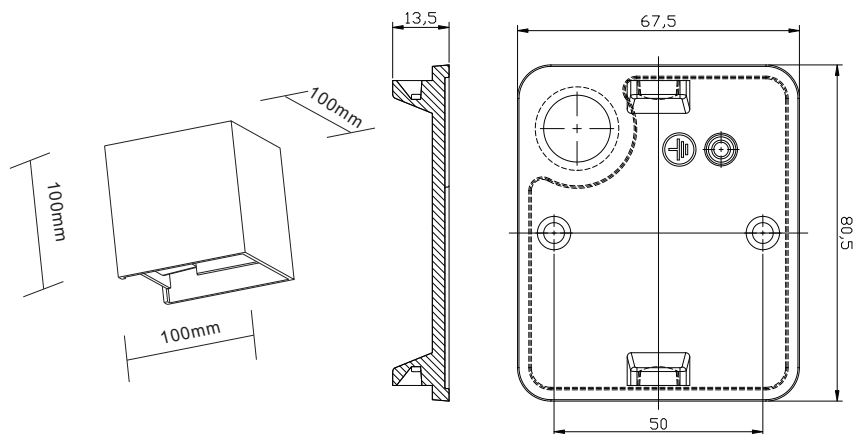

TOCA SERIES LED EXTERIOR WALL LIGHTS

- With adjustable beam angle
- Input voltage: 220~240V AC 50/60Hz
- Output voltage: 13~24V DC
- Nominal current: 300mA
- Material: aluminium
- Wattage: 6.8W
- Power factor: ≥ 0.5
- 18pcs EDISON SMD2835 LED chips
- CRI: 80
- Ambient temp: -20 to +50°C
- Not suitable for dimming
- Suitable for 2-way switching
- Suitable for use with PIR & Microwave sensors

30,000hr Lifetime	120° Beam Angle	IP54 Rated	2YEAR Replacement Warranty
----------------------	--------------------	----------------------	---

BACK PLATE

Adjustable Beam Angle

PART NO.	DESCRIPTION	KELVIN (K)	LUMENS (LM)	WATT (W)	CRI	WEIGHT (KG)	BOX (CM)	CARTON QTY
TOCA1	WALL EXTERNAL UP/DOWN S/M LED ADJ BEAM ANGLE BL	3000	408	6.8	80	0.75	11x11x11	12
TOCA2	WALL EXTERNAL UP/DOWN S/M LED ADJ BEAM ANGLE SAND WH	3000	408	6.8	80	0.75	11x11x11	12