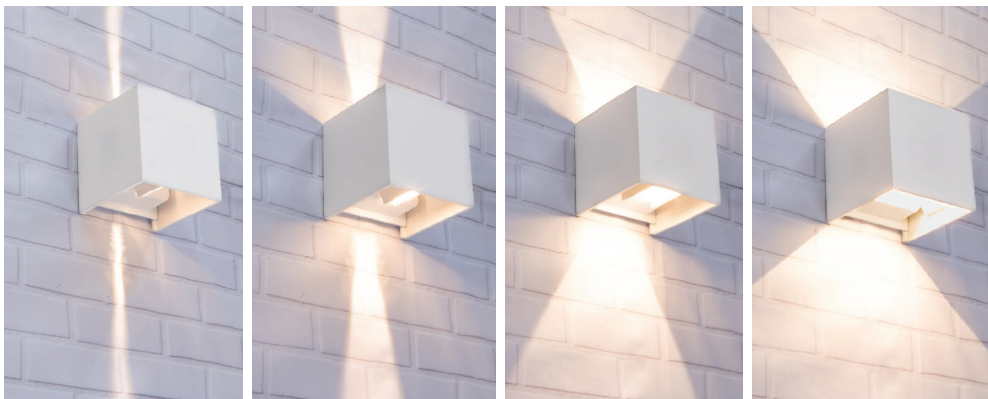

TOCA SERIES LED EXTERIOR WALL LIGHTS

- With adjustable beam angle
- Input voltage: 220~240V AC 50/60Hz
- Output voltage: 13~24V DC
- Nominal current: 300mA
- Material: aluminium
- Wattage: 6.8W
- Power factor: ≥ 0.5
- 18pcs EDISON SMD2835 LED chips
- CRI: 80
- Ambient temp: -20 to +50°C
- Not suitable for dimming
- Suitable for 2-way switching
- Suitable for use with PIR & Microwave sensors

30,000hr Lifetime	120° Beam Angle	IP54 Rated	2YEAR Replacement Warranty
----------------------	--------------------	----------------------	---

BACK PLATE

Adjustable Beam Angle

PART NO.	DESCRIPTION	KELVIN (K)	LUMENS (LM)	WATT (W)	CRI	WEIGHT (KG)	BOX (CM)	CARTON QTY
TOCA1	WALL EXTERNAL UP/DOWN S/M LED ADJ BEAM ANGLE BL	3000	408	6.8	80	0.75	11x11x11	12
TOCA2	WALL EXTERNAL UP/DOWN S/M LED ADJ BEAM ANGLE SAND WH	3000	408	6.8	80	0.75	11x11x11	12