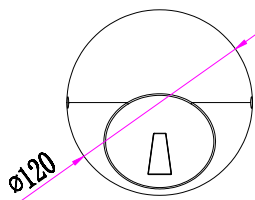

▲STE7

PRODUCT FEATURES

- Input voltage: 240V AC
- Material: die casting & PC
- Wattage: 3.5W
- 1pc CREE LED chips
- Life time: 30,000hrs
- IP rating: IP65

WARRANTY

- 3 year replacement warranty

TECHNICAL DATA

CODE	DESCRIPTION	KELVIN (K)	LUMENS (LM)	WATT (W)	CRI	BEAM	DIAM (mm)	DEPTH (mm)	CARTON QTY
STE7	3.5W LED EXTERIOR S/M DARK GREY RND STEP LIGHT	3000	45	3.5	>80	14°	120	53	1/16
STE8	3.5W LED EXTERIOR S/M WH RND STEP LIGHT	3000	45	3.5	>80	14°	120	53	1/16

UPDATED ON 12.04.2017