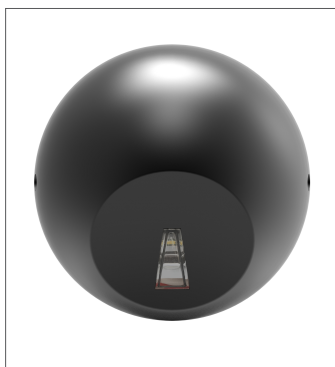

LED Exterior Step/Wall Lights STE SERIES

▲STE7

▲STE8

PRODUCT FEATURES

- Input voltage: 240V AC
- Material: die casting & PC
- Wattage: 3.5W
- 1pc CREE LED chips
- Life time: 30,000hrs
- IP rating: IP65

WARRANTY

- 3 year replacement warranty

TECHNICAL DATA

CODE	DESCRIPTION	KELVIN (K)	LUMENS (LM)	WATT (W)	CRI	BEAM	DIAM (mm)	DEPTH (mm)	CARTON QTY
STE7	3.5W LED EXTERIOR S/M DARK GREY RND STEP LIGHT	3000	45	3.5	>80	14°	120	53	1/16
STE8	3.5W LED EXTERIOR S/M WH RND STEP LIGHT	3000	45	3.5	>80	14°	120	53	1/16