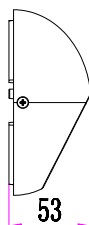

▲STE8

PRODUCT FEATURES

- Input voltage: 240V AC
- Material: die casting & PC
- Wattage: 3.5W
- 1pc CREE LED chips
- Life time: 30,000hrs
- IP rating: IP65

WARRANTY

- 3 year replacement warranty

TECHNICAL DATA

CODE	DESCRIPTION	KELVIN (K)	LUMENS (LM)	WATT (W)	CRI	BEAM	DIAM (mm)	DEPTH (mm)	CARTON QTY
STE7	3.5W LED EXTERIOR S/M DARK GREY RND STEP LIGHT	3000	45	3.5	>80	14°	120	53	1/16
STE8	3.5W LED EXTERIOR S/M WH RND STEP LIGHT	3000	45	3.5	>80	14°	120	53	1/16

UPDATED ON 12.04.2017