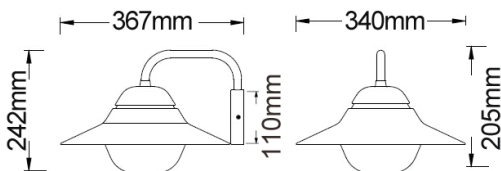

### Exterior pendant & surface mounted wall lamps

- Input voltage range: 220-240V AC 50/60Hz
- Shade: aluminium
- Diffuser: glass
- Lamp holder: E27 (Max.60W HAL/ 10W LED)
- Globes not included

Exterior Lighting

▲ SPY-C1

▲ SPY-C2

▲ SPY-W1

▲ SPY-W2

PART No.	DESCRIPTION	LENGTH (mm)	CABLE (mm)	DIAM/WIDTH (mm)	CANOPY OD(mm)	CARTON QTY
SPY-C1	EXTERIOR ES PENDANT WH WITH FROSTED DIFFUSER	205	3000	Ø340	Ø110	1/12
SPY-C2	EXTERIOR ES PENDANT BLK WITH FROSTED DIFFUSER	205	3000	Ø340	Ø110	1/12
SPY-W1	EXTERIOR ES WALL LAMP WH WITH FROSTED DIFFUSER	242	-	367	-	1/8
SPY-W2	EXTERIOR ES WALL LAMP BLK WITH FROSTED DIFFUSER	242	-	367	-	1/8