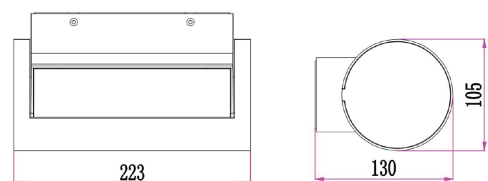

 30,000hr Lifetime	 114° Beam Angle	IP65 Rated	3YEAR Replacement Warranty
--	---	----------------------	---

Part No.	SOMBRA01 & SOMBRA02
Description	WALL LED S/M Dark Grey/ WHITE Adjustable Eyelid 3000K
Material	Aluminium & PC
Kelvin	3000K
Lumens	380lm
Wattage	13W
LED chips	12PCS 3030
Power factor	>0.9
CRI	>80
Dimensions	Please see line drawings
Back plate	184x64x31mm
Box Weight	1.6kg
Box dimensions	24x14x12cm
Carton QTY	1/8

Exterior Lighting

SOMBRA01
(Dark grey)

SOMBRA02
(White)

Back plate

Line Drawing