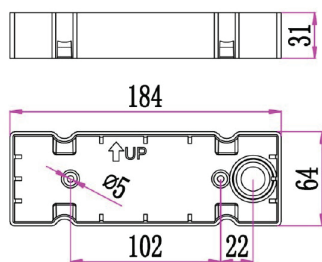

SOMBRA SERIES

Exterior LED Adjustable Eyelid Surface Mounted Wall Lights

- Input voltage: 100-240V AC 50/60Hz
- Inbuilt Constant Current driver included
- Housing & heatsink: aluminium
- Diffuser: UV resistant PC
- Back plate: aluminium
- Power factor: >0.9
- CRI: >80
- 180° adjustable cap
- LED chips: 12pcs 3030
- Ambient temperature: -20 to 50°C
- Not suitable for dimming
- Suitable for 2-way switching
- Suitable for use with PIR sensor

30,000hr Lifetime	114° Beam Angle	IP65 Rated	3YEAR Replacement Warranty

Part No.	SOMBRA01 & SOMBRA02
Description	WALL LED S/M Dark Grey/ WHITE Adjustable Eyelid 3000K
Material	Aluminium & PC
Kelvin	3000K
Lumens	380lm
Wattage	13W
LED chips	12PCS 3030
Power factor	>0.9
CRI	>80
Dimensions	Please see line drawings
Back plate	184x64x31mm
Box Weight	1.6kg
Box dimensions	24x14x12cm
Carton QTY	1/8

Exterior Lighting

Back plate