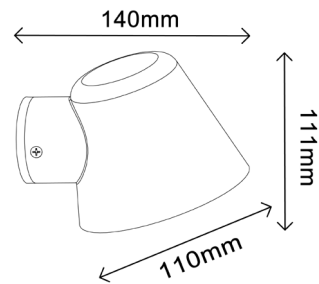

SKOPA SERIES

GU10 Exterior Wall Lamps

- Input voltage: 240V AC 50Hz
- Material: galvanized steel or copper
- GU10 lamp base
- Max.wattage: 35W
- Globes not included

▲ SKOPA1

▲ SKOPA2

CODE	DESCRIPTION	DIMENSIONS		
		WIDTH (mm)	DEPTH (mm)	CARTON QTY
SKOPA1	GU10 S/M WALL LAMP GALVANIZED STEEL GLASS DIFFUSER	110	140	1/12
SKOPA2	GU10 S/M WALL LAMP COPPER GLASS DIFFUSER	110	140	1/12