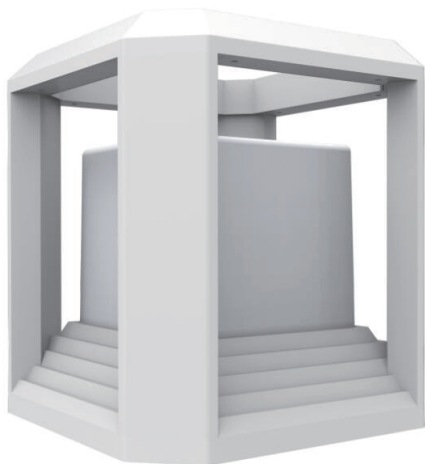

Exterior Lighting

RUBIK1
(Matte black)

RUBIK2
(Matte white)

RUBIK Series

- Exterior LED wall / floor lamps
- Input voltage: 240V AC 50/60Hz
- Constant current driver included
- shade: double anti-corrosion powder coated high-pressure casted aluminium
- Shade internal colour: white
- Diffuser: anti aging UV protected PC
- LED chips: 20pcs 3030
- Power factor: >0.5
- CRI: >80
- Ambient temp: -20 to 50°C
- Not suitable for dimming
- Suitable for 2 way switching
- Suitable for use with PIR or Microwave sensors

Part No.	RUBIK1, RUBIK2
Description	WALL / FLOOR LED 240V S/M SQ
Material	aluminium, PC
Kelvin	3000K
Lumens	RUBIK1: 1071lm; RUBIK2: 850lm
Wattage	20W
Dimensions	W 250 x H 270mm
Back plate	Ø110 x D 20mm
Carton QTY	1/2