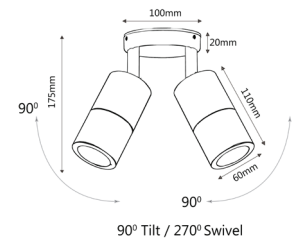

MR16 EXTERIOR WALL PILLAR LIGHTS (WHITE)

PMUDWH

PM1FWH

PM1AWH

PM2AWH

PRODUCT FEATURES

- Exterior surface mounted wall pillar spot lights
- Input voltage range: 12-24V
- Material: aluminium
- Colour: white
- Lamp holder: MR16 (Max.20W halogen)
- Globes not included
- Remote control gear required

IP65
Rated

2YEAR
Replacement
Warranty

PART NO.	DESCRIPTION	COLOUR	QTY OF GLOBES	WEIGHT (KG)	BOX (CM)	CARTON QTY
PMUDWH	PILLAR MR16 UP/DN Aluminium WH	POWDER COATED WH	2xMR16	0.58	8.5x9.5x22.5	25
PM1FWH	PILLAR MR16 FIXED Aluminium WH	POWDER COATED WH	1xMR16	0.39	8x10x14	25
PM1AWH	PILLAR MR16 S/ADJ Aluminium WH	POWDER COATED WH	1xMR16	0.42	8x8x19	25
PM2AWH	PILLAR MR16 D/ADJ Aluminium WH	POWDER COATED WH	2xMR16	0.80	12x12x19	10