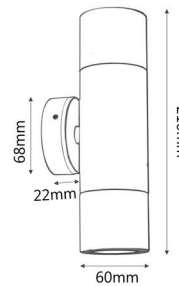

MR16 EXTERIOR WALL PILLAR LIGHTS (WHITE)

PMUDWH

PM1FWH

PM1AWH

PM2AWH

PRODUCT FEATURES

- Exterior surface mounted wall pillar spot lights
- Input voltage range: 12-24V
- Material: aluminium
- Colour: white
- Lamp holder: MR16 (Max.20W halogen)
- Globes not included
- Remote control gear required

IP65
Rated

2YEAR
Replacement
Warranty

PART NO.	DESCRIPTION	COLOUR	QTY OF GLOBES	WEIGHT (KG)	BOX (CM)	CARTON QTY
PMUDWH	PILLAR MR16 UP/DN Aluminium WH	POWDER COATED WH	2xMR16	0.58	8.5x9.5x22.5	25
PM1FWH	PILLAR MR16 FIXED Aluminium WH	POWDER COATED WH	1xMR16	0.39	8x10x14	25
PM1AWH	PILLAR MR16 S/ADJ Aluminium WH	POWDER COATED WH	1xMR16	0.42	8x8x19	25
PM2AWH	PILLAR MR16 D/ADJ Aluminium WH	POWDER COATED WH	2xMR16	0.80	12x12x19	10