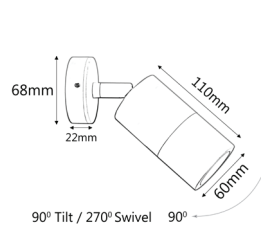

MR16 EXTERIOR WALL PILLAR LIGHTS (WHITE)

PMUDWH

PM1FWH

PM1AWH

PM2AWH

PRODUCT FEATURES

- Exterior surface mounted wall pillar spot lights
- Input voltage range: 12-24V
- Material: aluminium
- Colour: white
- Lamp holder: MR16 (Max.20W halogen)
- Globes not included
- Remote control gear required

IP65
Rated

2YEAR
Replacement
Warranty

PART NO.	DESCRIPTION	COLOUR	QTY OF GLOBES	WEIGHT (KG)	BOX (CM)	CARTON QTY
PMUDWH	PILLAR MR16 UP/DN Aluminium WH	POWDER COATED WH	2xMR16	0.58	8.5x9.5x22.5	25
PM1FWH	PILLAR MR16 FIXED Aluminium WH	POWDER COATED WH	1xMR16	0.39	8x10x14	25
PM1AWH	PILLAR MR16 S/ADJ Aluminium WH	POWDER COATED WH	1xMR16	0.42	8x8x19	25
PM2AWH	PILLAR MR16 D/ADJ Aluminium WH	POWDER COATED WH	2xMR16	0.80	12x12x19	10