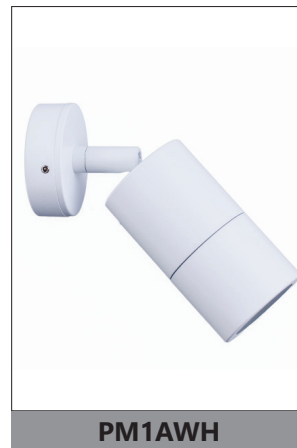

MR16 EXTERIOR WALL PILLAR LIGHTS (WHITE)

PMUDWH

PM1FWH

PM1AWH

PM2AWH

PRODUCT FEATURES

- Exterior surface mounted wall pillar spot lights
- Input voltage range: 12-24V
- Material: aluminium
- Colour: white
- Lamp holder: MR16 (Max.20W halogen)
- Globes not included
- Remote control gear required

IP65
Rated

2YEAR
Replacement
Warranty

PART NO.	DESCRIPTION	COLOUR	QTY OF GLOBES	WEIGHT (KG)	BOX (CM)	CARTON QTY
PMUDWH	PILLAR MR16 UP/DN Aluminium WH	POWDER COATED WH	2xMR16	0.58	8.5x9.5x22.5	25
PM1FWH	PILLAR MR16 FIXED Aluminium WH	POWDER COATED WH	1xMR16	0.39	8x10x14	25
PM1AWH	PILLAR MR16 S/ADJ Aluminium WH	POWDER COATED WH	1xMR16	0.42	8x8x19	25
PM2AWH	PILLAR MR16 D/ADJ Aluminium WH	POWDER COATED WH	2xMR16	0.80	12x12x19	10