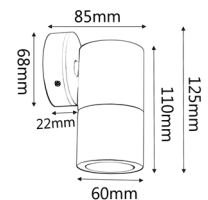

MR16 EXTERIOR WALL PILLAR LIGHTS (WHITE)

PMUDWH

PM1FWH

PM1AWH

PM2AWH

PRODUCT FEATURES

- Exterior surface mounted wall pillar spot lights
- Input voltage range: 12-24V
- Material: aluminium
- Colour: white
- Lamp holder: MR16 (Max.20W halogen)
- Globes not included
- Remote control gear required

IP65
Rated

2YEAR
Replacement
Warranty

PART NO.	DESCRIPTION	COLOUR	QTY OF GLOBES	WEIGHT (KG)	BOX (CM)	CARTON QTY
PMUDWH	PILLAR MR16 UP/DN Aluminium WH	POWDER COATED WH	2xMR16	0.58	8.5x9.5x22.5	25
PM1FWH	PILLAR MR16 FIXED Aluminium WH	POWDER COATED WH	1xMR16	0.39	8x10x14	25
PM1AWH	PILLAR MR16 S/ADJ Aluminium WH	POWDER COATED WH	1xMR16	0.42	8x8x19	25
PM2AWH	PILLAR MR16 D/ADJ Aluminium WH	POWDER COATED WH	2xMR16	0.80	12x12x19	10