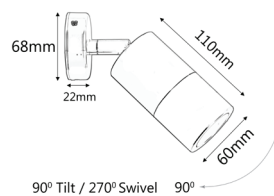

## PRODUCT FEATURES

- MR16 exterior wall pillar spot lights
- Input voltage range: 12-24V
- Material: 316 stainless steel
- Lamp holder: MR16 (Max 20W halogen globes)
- Globes not included
- IP rating: IP65
- Remote control gear required

**IP65**  
Rated

**2YEAR**  
Replacement  
Warranty

PART NO.	DESCRIPTION	COLOUR	QTY OF GLOBES	WEIGHT (KG)	WIDTH (CM)	CARTON QTY
PMUDSS	PILLAR MR16 UP/DN SS316	316 STAINLESS STEEL	2xMR16	1.10	8.5x9.5x22.5	10
PM1FSS	PILLAR MR16 FIXED SS316	316 STAINLESS STEEL	1xMR16	0.74	8x10x14	25
PM1ASS	PILLAR MR16 S/ADJ SS316	316 STAINLESS STEEL	1xMR16	0.82	8x8x19	25
PM2ASS	PILLAR MR16 D/ADJ SS316	316 STAINLESS STEEL	2xMR16	1.52	12x12x19	10