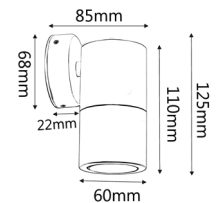

## PRODUCT FEATURES

- MR16 exterior wall pillar spot lights
- Input voltage range: 12-24V
- Material: 316 stainless steel
- Lamp holder: MR16 (Max 20W halogen globes)
- Globes not included
- IP rating: IP65
- Remote control gear required

**IP65**  
Rated

**2YEAR**  
Replacement  
Warranty

PART NO.	DESCRIPTION	COLOUR	QTY OF GLOBES	WEIGHT (KG)	WIDTH (CM)	CARTON QTY
PMUDSS	PILLAR MR16 UP/DN SS316	316 STAINLESS STEEL	2xMR16	1.10	8.5x9.5x22.5	10
PM1FSS	PILLAR MR16 FIXED SS316	316 STAINLESS STEEL	1xMR16	0.74	8x10x14	25
PM1ASS	PILLAR MR16 S/ADJ SS316	316 STAINLESS STEEL	1xMR16	0.82	8x8x19	25
PM2ASS	PILLAR MR16 D/ADJ SS316	316 STAINLESS STEEL	2xMR16	1.52	12x12x19	10