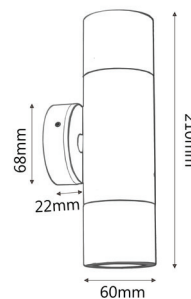

## PRODUCT FEATURES

- MR16 exterior wall pillar spot lights
- Input voltage range: 12-24V
- Material: 316 stainless steel
- Lamp holder: MR16 (Max 20W halogen globes)
- Globes not included
- IP rating: IP65
- Remote control gear required

**IP65**  
Rated

**2YEAR**  
Replacement  
Warranty

PART NO.	DESCRIPTION	COLOUR	QTY OF GLOBES	WEIGHT (KG)	WIDTH (CM)	CARTON QTY
PMUDSS	PILLAR MR16 UP/DN SS316	316 STAINLESS STEEL	2xMR16	1.10	8.5x9.5x22.5	10
PM1FSS	PILLAR MR16 FIXED SS316	316 STAINLESS STEEL	1xMR16	0.74	8x10x14	25
PM1ASS	PILLAR MR16 S/ADJ SS316	316 STAINLESS STEEL	1xMR16	0.82	8x8x19	25
PM2ASS	PILLAR MR16 D/ADJ SS316	316 STAINLESS STEEL	2xMR16	1.52	12x12x19	10