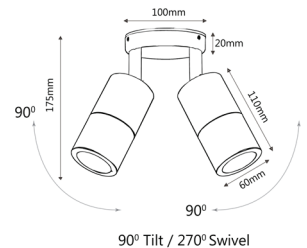

## PRODUCT FEATURES

- MR16 exterior wall pillar spot lights
- Input voltage range: 12-24V
- Material: 316 stainless steel
- Lamp holder: MR16 (Max 20W halogen globes)
- Globes not included
- IP rating: IP65
- Remote control gear required

**IP65**  
Rated

**2YEAR**  
Replacement  
Warranty

PART NO.	DESCRIPTION	COLOUR	QTY OF GLOBES	WEIGHT (KG)	WIDTH (CM)	CARTON QTY
PMUDSS	PILLAR MR16 UP/DN SS316	316 STAINLESS STEEL	2xMR16	1.10	8.5x9.5x22.5	10
PM1FSS	PILLAR MR16 FIXED SS316	316 STAINLESS STEEL	1xMR16	0.74	8x10x14	25
PM1ASS	PILLAR MR16 S/ADJ SS316	316 STAINLESS STEEL	1xMR16	0.82	8x8x19	25
PM2ASS	PILLAR MR16 D/ADJ SS316	316 STAINLESS STEEL	2xMR16	1.52	12x12x19	10