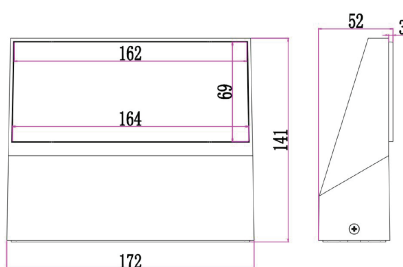

30,000hr Lifetime	127° Beam Angle	<b>IP65</b> Rated	<b>3YEAR</b> Replacement Warranty
----------------------	--------------------	----------------------	---

Exterior Lighting

<b>Part No.</b>	<b>PLANA01 &amp; PLANA02</b>
<b>Description</b>	WALL LED S/M Dark Grey/ WH Adjustable Wedge
<b>Material</b>	Aluminium & PC
<b>Kelvin</b>	3000K
<b>Lumens</b>	650lm
<b>Wattage</b>	13W
<b>LED chips</b>	12PCS 2835
<b>Power factor</b>	>0.9
<b>CRI</b>	>80
<b>Dimensions</b>	Please see line drawings
<b>Back plate</b>	166x44x27mm
<b>Weight</b>	0.96kg
<b>Box</b>	18.5x15x6.5cm
<b>Carton QTY</b>	1/8

**PLANA01**  
(Dark grey)

**PLANA02**  
(White)

Back plate line drawing

Line drawing

**180° Swivel Degree**