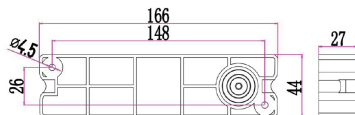

30,000hr Lifetime	127° Beam Angle	<b>IP65</b> Rated	<b>3YEAR</b> Replacement Warranty
----------------------	--------------------	----------------------	---

Exterior Lighting

<b>Part No.</b>	<b>PLANA01 &amp; PLANA02</b>
<b>Description</b>	WALL LED S/M Dark Grey/ WH Adjustable Wedge
<b>Material</b>	Aluminium & PC
<b>Kelvin</b>	3000K
<b>Lumens</b>	650lm
<b>Wattage</b>	13W
<b>LED chips</b>	12PCS 2835
<b>Power factor</b>	>0.9
<b>CRI</b>	>80
<b>Dimensions</b>	Please see line drawings
<b>Back plate</b>	166x44x27mm
<b>Weight</b>	0.96kg
<b>Box</b>	18.5x15x6.5cm
<b>Carton QTY</b>	1/8

**PLANA01**  
(Dark grey)

**PLANA02**  
(White)

Back plate line drawing

Line drawing

**180° Swivel Degree**