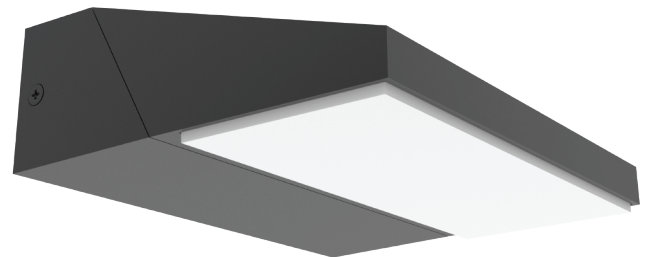

## PLANA SERIES

### Exterior LED Adjustable Surface Mounted Wall Light

- Input voltage: 100-240V AC 50/60Hz
- Inbuilt Constant Current driver included
- Housing & heatsink: aluminium
- Diffuser: UV resistant PC
- Back plate: aluminium
- Degree of Swivel: 180°
- LED chips: 12pcs 2835
- Ambient temperature: -20 to 50°C
- Not suitable for dimming
- Suitable for 2 way switching
- Suitable for use with PIR sensor

30,000hr Lifetime	127° Beam Angle	<b>IP65</b> Rated	<b>3YEAR</b> Replacement Warranty
----------------------	--------------------	----------------------	---

Exterior Lighting

<b>Part No.</b>	<b>PLANA01 &amp; PLANA02</b>
<b>Description</b>	WALL LED S/M Dark Grey/ WH Adjustable Wedge
<b>Material</b>	Aluminium & PC
<b>Kelvin</b>	3000K
<b>Lumens</b>	650lm
<b>Wattage</b>	13W
<b>LED chips</b>	12PCS 2835
<b>Power factor</b>	>0.9
<b>CRI</b>	>80
<b>Dimensions</b>	Please see line drawings
<b>Back plate</b>	166x44x27mm
<b>Weight</b>	0.96kg
<b>Box</b>	18.5x15x6.5cm
<b>Carton QTY</b>	1/8

**PLANA01**  
(Dark grey)

**PLANA02**  
(White)

Back plate line drawing

Line drawing

**180° Swivel Degree**