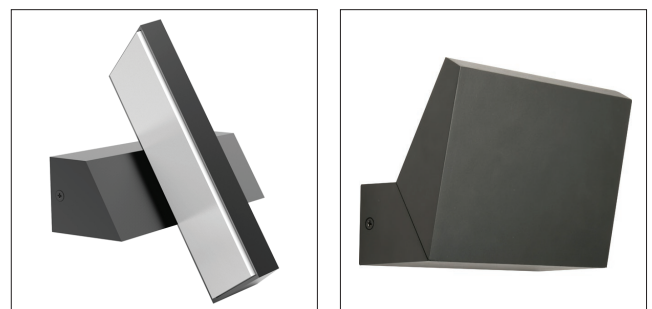

### Exterior LED Adjustable Surface Mounted Wall Light

- Input voltage: 100-240V AC 50/60Hz
- Inbuilt Constant Current driver included
- Housing & heatsink: aluminium
- Diffuser: UV resistant PC
- Back plate: aluminium
- Degree of Swivel: 180°
- LED chips: 12pcs 2835
- Ambient temperature: -20 to 50°C
- Not suitable for dimming
- Suitable for 2 way switching
- Suitable for use with PIR sensor

30,000hr Lifetime	127° Beam Angle	<b>IP65</b> Rated	<b>3YEAR</b> Replacement Warranty
----------------------	--------------------	----------------------	---

Exterior Lighting

<b>Part No.</b>	<b>PLANA01 &amp; PLANA02</b>
<b>Description</b>	WALL LED S/M Dark Grey/ WH Adjustable Wedge
<b>Material</b>	Aluminium & PC
<b>Kelvin</b>	3000K
<b>Lumens</b>	650lm
<b>Wattage</b>	13W
<b>LED chips</b>	12PCS 2835
<b>Power factor</b>	>0.9
<b>CRI</b>	>80
<b>Dimensions</b>	Please see line drawings
<b>Back plate</b>	166x44x27mm
<b>Weight</b>	0.96kg
<b>Box</b>	18.5x15x6.5cm
<b>Carton QTY</b>	1/8

**PLANA01**  
(Dark grey)

**PLANA02**  
(White)

Back plate line drawing

Line drawing

**180° Swivel Degree**