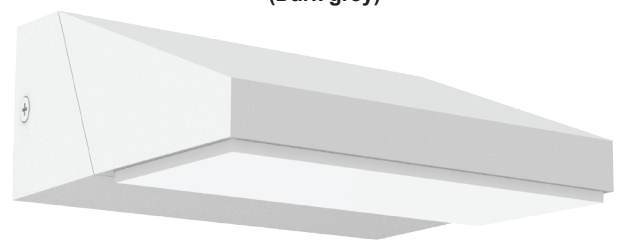

### Exterior LED Adjustable Surface Mounted Wall Light

- Input voltage: 100-240V AC 50/60Hz
- Inbuilt Constant Current driver included
- Housing & heatsink: aluminium
- Diffuser: UV resistant PC
- Back plate: aluminium
- Degree of Swivel: 180°
- LED chips: 12pcs 2835
- Ambient temperature: -20 to 50°C
- Not suitable for dimming
- Suitable for 2 way switching
- Suitable for use with PIR sensor

30,000hr Lifetime	127° Beam Angle	<b>IP65</b> Rated	<b>3YEAR</b> Replacement Warranty
----------------------	--------------------	----------------------	---

Exterior Lighting

<b>Part No.</b>	<b>PLANA01 &amp; PLANA02</b>
<b>Description</b>	WALL LED S/M Dark Grey/ WH Adjustable Wedge
<b>Material</b>	Aluminium & PC
<b>Kelvin</b>	3000K
<b>Lumens</b>	650lm
<b>Wattage</b>	13W
<b>LED chips</b>	12PCS 2835
<b>Power factor</b>	>0.9
<b>CRI</b>	>80
<b>Dimensions</b>	Please see line drawings
<b>Back plate</b>	166x44x27mm
<b>Weight</b>	0.96kg
<b>Box</b>	18.5x15x6.5cm
<b>Carton QTY</b>	1/8

**PLANA01**  
(Dark grey)

**PLANA02**  
(White)

Back plate line drawing

Line drawing

**180° Swivel Degree**