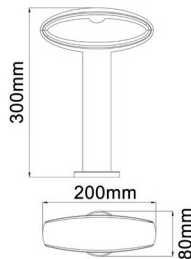

HORUS SERIES

LED Exterior Wall & Lawn Lights

- Exterior LED surface mounted wall & bollard lights
- Input voltage range: 100-240V AC 50/60Hz
- Constant current driver included
- Material: double anti-corrosion powder coated high-pressure cast aluminium & anti aging UV protected PC diffuser
- Comes with stainless steel screws
- LED chips: 8pcs 3030 LED
- Power factor: >0.5
- Ambient temp: -20 to 50°C
- Not suitable for dimming
- Suitable for 2-way switching
- Suitable for use with PIR or Microwave sensors

30,000hr Lifetime	120° Beam Angle	IP54 Rated	3YEAR Replacement Warranty

▲ HORUS2

PART No.	DESCRIPTION	KELVIN (K)	LUMENS (LM)	WATT (W)	CRI	WEIGHT (KG)	BOX (CM)	CARTON QTY
HORUS1	WALL LED 240V S/M Matt Black Crescent	3000	364	9	>80	0.7	22x13x9	1/8
HORUS2	BOLLARD LED Matt Black Open Oval Short H300mm	3000	368	9	>80	0.86	32x21x9	1/8
HORUS3	BOLLARD LED Matt Black Open Oval Med H500mm	3000	350	9	>80	1.2	52x21x9	1/4
HORUS4	BOLLARD LED Matt Black Open Oval Long H800mm	3000	355	9	>80	1.63	82x21x9	1/4

*HORUS2-4 are not for use inground.