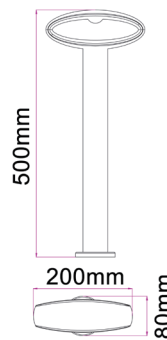

 30,000hr Lifetime	 120° Beam Angle	IP54 Rated	3YEAR Replacement Warranty
--	--	----------------------	---

▲ HORUS1

▲ HORUS2

▲ HORUS3

▲ HORUS4

▲ HORUS1

▲ HORUS2

▲ HORUS3

▲ HORUS4

PART No.	DESCRIPTION	KELVIN (K)	LUMENS (LM)	WATT (W)	CRI	WEIGHT (KG)	BOX (CM)	CARTON QTY
HORUS1	WALL LED 240V S/M Matt Black Crescent	3000	364	9	>80	0.7	22x13x9	1/8
HORUS2	BOLLARD LED Matt Black Open Oval Short H300mm	3000	368	9	>80	0.86	32x21x9	1/8
HORUS3	BOLLARD LED Matt Black Open Oval Med H500mm	3000	350	9	>80	1.2	52x21x9	1/4
HORUS4	BOLLARD LED Matt Black Open Oval Long H800mm	3000	355	9	>80	1.63	82x21x9	1/4