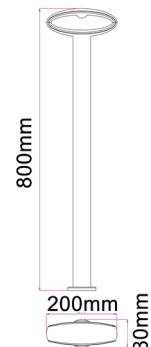

 30,000hr Lifetime	 120° Beam Angle	IP54 Rated	3YEAR Replacement Warranty
--	--	----------------------	---

▲ HORUS1

▲ HORUS2

▲ HORUS3

▲ HORUS4

▲ HORUS1

▲ HORUS2

▲ HORUS3

▲ HORUS4

PART No.	DESCRIPTION	KELVIN (K)	LUMENS (LM)	WATT (W)	CRI	WEIGHT (KG)	BOX (CM)	CARTON QTY
HORUS1	WALL LED 240V S/M Matt Black Crescent	3000	364	9	>80	0.7	22x13x9	1/8
HORUS2	BOLLARD LED Matt Black Open Oval Short H300mm	3000	368	9	>80	0.86	32x21x9	1/8
HORUS3	BOLLARD LED Matt Black Open Oval Med H500mm	3000	350	9	>80	1.2	52x21x9	1/4
HORUS4	BOLLARD LED Matt Black Open Oval Long H800mm	3000	355	9	>80	1.63	82x21x9	1/4