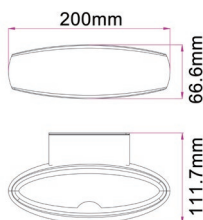

HORUS SERIES

LED Exterior Wall & Lawn Lights

- Exterior LED surface mounted wall & bollard lights
- Input voltage range: 100-240V AC 50/60Hz
- Constant current driver included
- Material: double anti-corrosion powder coated high-pressure cast aluminium & anti aging UV protected PC diffuser
- Comes with stainless steel screws
- LED chips: 8pcs 3030 LED
- Power factor: >0.5
- Ambient temp: -20 to 50°C
- Not suitable for dimming
- Suitable for 2-way switching
- Suitable for use with PIR or Microwave sensors

30,000hr Lifetime	120° Beam Angle	IP54 Rated	3YEAR Replacement Warranty

▲ HORUS1

PART No.	DESCRIPTION	KELVIN (K)	LUMENS (LM)	WATT (W)	CRI	WEIGHT (KG)	BOX (CM)	CARTON QTY
HORUS1	WALL LED 240V S/M Matt Black Crescent	3000	364	9	>80	0.7	22x13x9	1/8
HORUS2	BOLLARD LED Matt Black Open Oval Short H300mm	3000	368	9	>80	0.86	32x21x9	1/8
HORUS3	BOLLARD LED Matt Black Open Oval Med H500mm	3000	350	9	>80	1.2	52x21x9	1/4
HORUS4	BOLLARD LED Matt Black Open Oval Long H800mm	3000	355	9	>80	1.63	82x21x9	1/4

*HORUS2-4 are not for use inground.