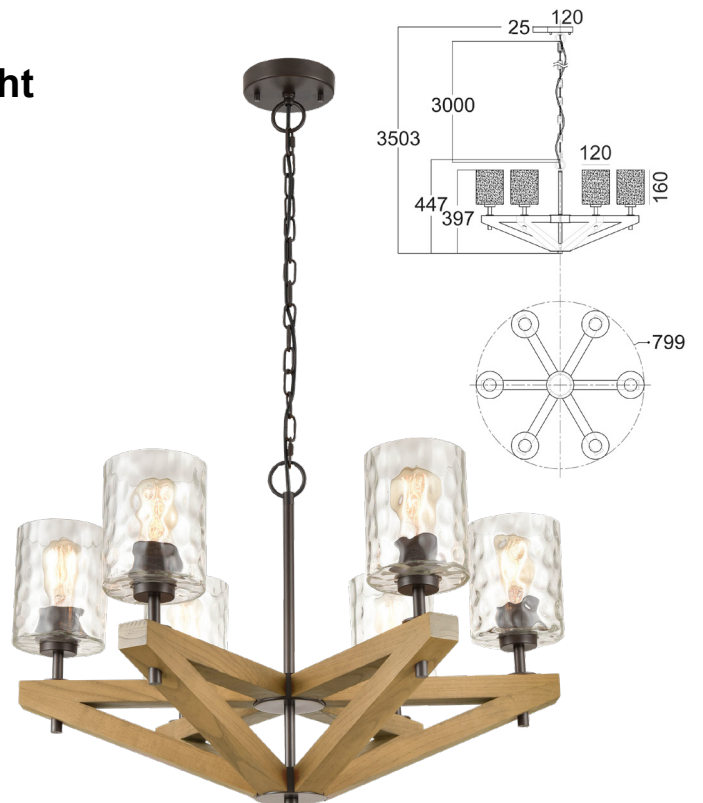

Decor Lighting

VOTIF

Interior Candelabra Wood Pendant Light

- Material: wood, glass & iron
- Lamp holder: 6xE27 (Max.60W globe)
- Globe not included
- For indoor use only
- Warranty: 1 year replacement

Part No.	VOTIF1
Description	PENDANT ES 6 x 60W Candelabra Oak Wood with Oil Rubbed Bronze Hardware & Clear Blown Dimpled Glass
Material	Wood, glass & iron
Lamp holder	6xE27 (Max.60W)
Product Dimensions	Ø799 x H447mm
Suspension	3000mm cable & chain
Canopy size	Ø120x H25mm
Box Weight	15kg
Box Dimensions	80x80x40cm
Carton QTY	1/1