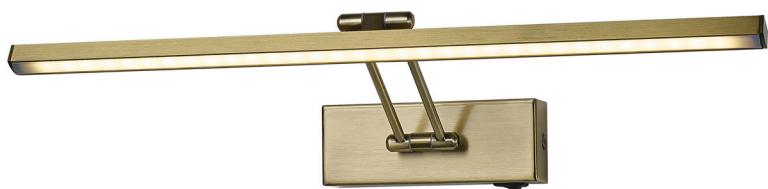

VANIDAD

LED Tri-CCT Interior Dimmable Vanity/ Picture Wall Lights IP44

VANIDAD1L
(Antique brass)

On/off Switch

VANIDAD2L
(Chrome)

Product Features:

- Input voltage: 180-240V 50/60Hz
- Housing: Electroplate Aluminium
- Heat sink: Aluminium
- Mounting plate: iron
- Diffuser: frosted Acrylic
- Tri-CCT (3000K / 4000K / 5700K) in one fitting
- Inbuilt CCT switch under back plate
- On/off switch on the bottom of the base
- LED chips: 96pcs SMD2835
- CRI: 80
- Power factor: 0.92
- Ambient temp: -20 to 50°C
- Suitable for dimming
- Suitable for 2 way switching
- Suitable for use with sensors

For Tested and Recommended Dimmers:

- CLA-Trailing Edge: LYNX1; VELA
- Clipsal-Universal: 32E450UDM, 31E2PUDM
- Clipsal-Trailing Edge: 32ELEDM-WE; 32E450TM
- HPM-Trailing Edge: CAT250T, CAT400T
- Diginet-LED Smart: MEDM, MMDM/RT

*Please check with Licenced electrician for Min and Max dimmer load

*May be compatible with other untested dimmers

Part No.	Description	Lumens			Watt	Length	Base	Box Size	Box Weight	Carton Qty
		3000K	4000K	5700K						
VANIDAD1L	WALL Int S/M 20W LINEAR Adj Ant Brass Tri Dim FR Diff	1212lm	1334lm	1311lm	20W	606mm	180x55mm	18x6.5x63cm	0.8kg	1/10
VANIDAD2L	WALL Int S/M 20W LINEAR Adj Chrome Tri Dim FR Diff	1212lm	1334lm	1311lm	20W	606mm	180x55mm	18x6.5x63cm	0.8kg	1/10