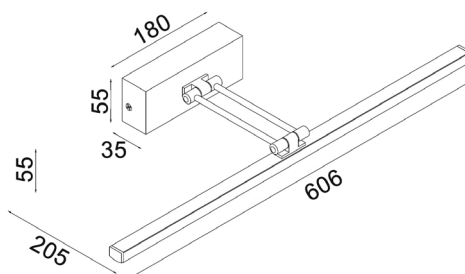

VANIDAD

LED Tri-CCT Interior Dimmable Vanity/ Picture Wall Lights IP44

VANIDAD1L
(Antique brass)

On/off Switch

VANIDAD2L
(Chrome)

Product Features:

- Input voltage: 180-240V 50/60Hz
- Housing: Electroplate Aluminium
- Heat sink: Aluminium
- Mounting plate: iron
- Diffuser: frosted Acrylic
- Tri-CCT (3000K / 4000K / 5700K) in one fitting
- Inbuilt CCT switch under back plate
- On/off switch on the bottom of the base
- LED chips: 96pcs SMD2835
- CRI: 80
- Power factor: 0.92
- Ambient temp: -20 to 50°C
- Suitable for dimming
- Suitable for 2 way switching
- Suitable for use with sensors

*Please check with Licenced electrician for Min and Max dimmer load

*May be compatible with other untested dimmers

Part No.	Description	Lumens			Watt	Length	Base	Box Size	Box Weight	Carton Qty
		3000K	4000K	5700K						
VANIDAD1L	WALL Int S/M 20W LINEAR Adj Ant Brass Tri Dim FR Diff	1212lm	1334lm	1311lm	20W	606mm	180x55mm	18x6.5x63cm	0.8kg	1/10
VANIDAD2L	WALL Int S/M 20W LINEAR Adj Chrome Tri Dim FR Diff	1212lm	1334lm	1311lm	20W	606mm	180x55mm	18x6.5x63cm	0.8kg	1/10