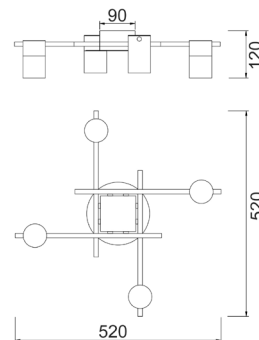

Part No.	Description	Dimensions (mm)	Base (mm)	Canopy (mm)	Weight (kg)	Box (cm)	Carton Qty
TACHE1	SPOT GU10 X 3 Interior Ceiling Lamp Adj Ant/Brs Head w/Brs Rnd Base + Rect BLK Canopy	Ø510xH120	Ø160	Ø90x45	1.6	47x42x14	1/1
TACHE2	SPOT GU10 X 4 Interior Ceiling Lamp Adj Ant/Brs Head w/Brs Rnd Base + Rect BLK Canopy	520x520xH120	Ø160	Ø90x45	1.6	43x42x14	1/1
TACHE3	SPOT GU10 X 6 Interior Ceiling Lamp Adj Ant/Brs Head w/Brs Rnd Base + Rect BLK Canopy	720x400xH120	Ø180	Ø100x45	3.5	66x42x14	1/1

## INTERIOR SPOT CEILING LIGHTS

with Adjustable Black & Antique Brass Heads and Brass Round Base

TACHE4

TACHE5

TACHE6

Part No.	Description	Dimensions (mm)	Base	Canopy (mm)	Weight (kg)	Box (cm)	Carton Qty
TACHE4	SPOT GU10 X 3 Interior Ceiling Lamp Adj Blk & Ant/ Brs Head w/Brs Rnd Base + Rect BLK Canopy	Ø510xH120	Ø160	Ø90x45	1.6	47x42x14	1/1
TACHE5	SPOT GU10 X 4 Interior Ceiling Lamp Adj Blk & Ant/ Brs Head w/Brs Rnd Base + Rect BLK Canopy	520x520xH120	Ø160	Ø90x45	1.6	43x42x14	1/1
TACHE6	SPOT GU10 X 6 Interior Ceiling Lamp Adj Blk & Ant/ Brs Head w/Brs Rnd Base + Rect BLK Canopy	720x400xH120	Ø180	Ø100x45	3.5	66x42x14	1/1