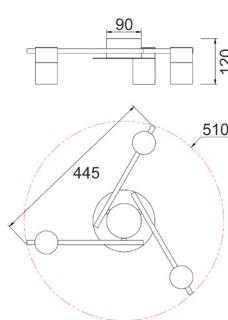

### PRODUCT FEATURES:

- Input voltage: 220-240V
- Material: aluminium
- Lamp holder: GU10 (Max.35W globe)
- Globe not included
- For indoor use only
- Warranty: 1 year replacement

**Warning: Adjustable Head but Maximum 15° either way. Adjusting more than the suggested angle will cause damage to the fitting.**

Part No.	Description	Dimensions (mm)	Base (mm)	Canopy (mm)	Weight (kg)	Box (cm)	Carton Qty
TACHE1	SPOT GU10 X 3 Interior Ceiling Lamp Adj Ant/Brs Head w/Brs Rnd Base + Rect BLK Canopy	Ø510xH120	Ø160	Ø90x45	1.6	47x42x14	1/1
TACHE2	SPOT GU10 X 4 Interior Ceiling Lamp Adj Ant/Brs Head w/Brs Rnd Base + Rect BLK Canopy	520x520xH120	Ø160	Ø90x45	1.6	43x42x14	1/1
TACHE3	SPOT GU10 X 6 Interior Ceiling Lamp Adj Ant/Brs Head w/Brs Rnd Base + Rect BLK Canopy	720x400xH120	Ø180	Ø100x45	3.5	66x42x14	1/1