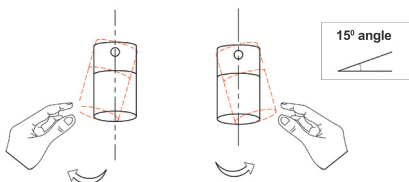

Part No.	Description	Dimensions (mm)	Base	Canopy (mm)	Weight (kg)	Box (cm)	Carton Qty
TACHE4	SPOT GU10 X 3 Interior Ceiling Lamp Adj Blk & Ant/ Brs Head w/Brs Rnd Base + Rect BLK Canopy	Ø510xH120	Ø160	Ø90x45	1.6	47x42x14	1/1
TACHE5	SPOT GU10 X 4 Interior Ceiling Lamp Adj Blk & Ant/ Brs Head w/Brs Rnd Base + Rect BLK Canopy	520x520xH120	Ø160	Ø90x45	1.6	43x42x14	1/1
TACHE6	SPOT GU10 X 6 Interior Ceiling Lamp Adj Blk & Ant/ Brs Head w/Brs Rnd Base + Rect BLK Canopy	720x400xH120	Ø180	Ø100x45	3.5	66x42x14	1/1