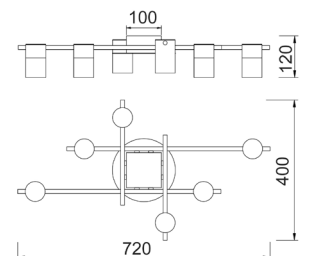

Part No.	Description	Dimensions (mm)	Base	Canopy (mm)	Weight (kg)	Box (cm)	Carton Qty
TACHE4	SPOT GU10 X 3 Interior Ceiling Lamp Adj Blk & Ant/ Brs Head w/Brs Rnd Base + Rect BLK Canopy	Ø510xH120	Ø160	Ø90x45	1.6	47x42x14	1/1
TACHE5	SPOT GU10 X 4 Interior Ceiling Lamp Adj Blk & Ant/ Brs Head w/Brs Rnd Base + Rect BLK Canopy	520x520xH120	Ø160	Ø90x45	1.6	43x42x14	1/1
TACHE6	SPOT GU10 X 6 Interior Ceiling Lamp Adj Blk & Ant/ Brs Head w/Brs Rnd Base + Rect BLK Canopy	720x400xH120	Ø180	Ø100x45	3.5	66x42x14	1/1