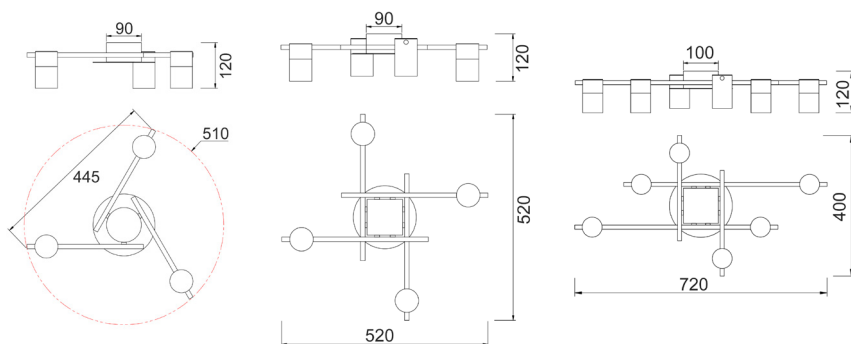

Part No.	Description	Dimensions (mm)	Base	Canopy (mm)	Weight (kg)	Box (cm)	Carton Qty
TACHE4	SPOT GU10 X 3 Interior Ceiling Lamp Adj Blk & Ant/ Brs Head w/Brs Rnd Base + Rect BLK Canopy	Ø510xH120	Ø160	Ø90x45	1.6	47x42x14	1/1
TACHE5	SPOT GU10 X 4 Interior Ceiling Lamp Adj Blk & Ant/ Brs Head w/Brs Rnd Base + Rect BLK Canopy	520x520xH120	Ø160	Ø90x45	1.6	43x42x14	1/1
TACHE6	SPOT GU10 X 6 Interior Ceiling Lamp Adj Blk & Ant/ Brs Head w/Brs Rnd Base + Rect BLK Canopy	720x400xH120	Ø180	Ø100x45	3.5	66x42x14	1/1

## INTERIOR SPOT CEILING LIGHTS

with Adjustable Chrome Heads and Chrome Base

TACHE7

TACHE8

TACHE9

Part No.	Description	Dimensions (mm)	Base (mm)	Canopy (mm)	Weight (kg)	Box (cm)	Carton Qty
TACHE7	SPOT GU10 X 3 Interior Ceiling Chrome OD510mm H120mm Adj	Ø510xH120	Ø160	Ø90x45	1.6	47x42x14	1/1
TACHE8	SPOT GU10 X 4 Interior Ceiling Chrome OD520mm H120mm Adj	520x520xH120	Ø160	Ø90x45	1.6	43x42x14	1/1
TACHE9	SPOT GU10 X 6 Interior Ceiling Chrome OD720mm H120mm Adj	720x400xH120	Ø180	Ø100x45	3.5	66x42x14	1/1