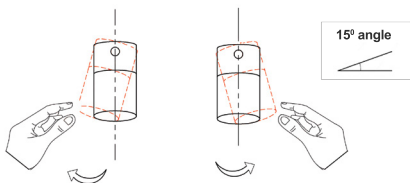

## INTERIOR SPOT CEILING LIGHTS

with Adjustable Antique Brass Heads and Brass Round Base

TACHE1

TACHE2

### PRODUCT FEATURES:

- Input voltage: 220-240V
- Material: aluminium
- Lamp holder: GU10 (Max.35W globe)
- Globe not included
- For indoor use only
- Warranty: 1 year replacement

**Warning: Adjustable Head but Maximum 15° either way. Adjusting more than the suggested angle will cause damage to the fitting.**