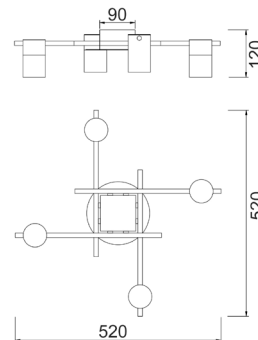

### PRODUCT FEATURES:

- Input voltage: 220-240V
- Material: aluminium
- Lamp holder: GU10 (Max.35W globe)
- Globe not included
- For indoor use only
- Warranty: 1 year replacement

**Warning: Adjustable Head but Maximum 15° either way. Adjusting more than the suggested angle will cause damage to the fitting.**

Part No.	Description	Dimensions (mm)	Base (mm)	Canopy (mm)	Weight (kg)	Box (cm)	Carton Qty
TACHE1	SPOT GU10 X 3 Interior Ceiling Lamp Adj Ant/Brs Head w/Brs Rnd Base + Rect BLK Canopy	Ø510xH120	Ø160	Ø90x45	1.6	47x42x14	1/1
TACHE2	SPOT GU10 X 4 Interior Ceiling Lamp Adj Ant/Brs Head w/Brs Rnd Base + Rect BLK Canopy	520x520xH120	Ø160	Ø90x45	1.6	43x42x14	1/1
TACHE3	SPOT GU10 X 6 Interior Ceiling Lamp Adj Ant/Brs Head w/Brs Rnd Base + Rect BLK Canopy	720x400xH120	Ø180	Ø100x45	3.5	66x42x14	1/1