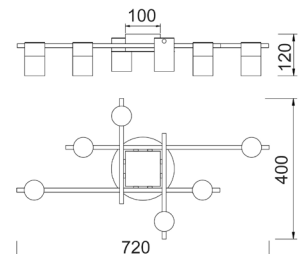

### PRODUCT FEATURES:

- Input voltage: 220-240V
- Material: aluminium
- Lamp holder: GU10 (Max.35W globe)
- Globe not included
- For indoor use only
- Warranty: 1 year replacement

**Warning: Adjustable Head but Maximum 15° either way. Adjusting more than the suggested angle will cause damage to the fitting.**

Part No.	Description	Dimensions (mm)	Base (mm)	Canopy (mm)	Weight (kg)	Box (cm)	Carton Qty
TACHE1	SPOT GU10 X 3 Interior Ceiling Lamp Adj Ant/Brs Head w/Brs Rnd Base + Rect BLK Canopy	Ø510xH120	Ø160	Ø90x45	1.6	47x42x14	1/1
TACHE2	SPOT GU10 X 4 Interior Ceiling Lamp Adj Ant/Brs Head w/Brs Rnd Base + Rect BLK Canopy	520x520xH120	Ø160	Ø90x45	1.6	43x42x14	1/1
TACHE3	SPOT GU10 X 6 Interior Ceiling Lamp Adj Ant/Brs Head w/Brs Rnd Base + Rect BLK Canopy	720x400xH120	Ø180	Ø100x45	3.5	66x42x14	1/1