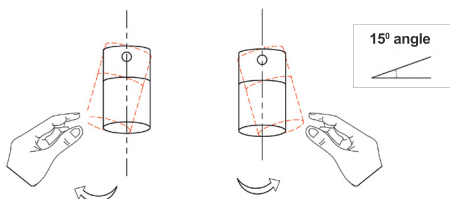

Part No.	Description	Dimensions (mm)	Base (mm)	Canopy (mm)	Weight (kg)	Box (cm)	Carton Qty
TACHE10	SPOT GU10 X 3 Interior Ceiling BLK OD510mm H120mm Adj	Ø510xH120	Ø160	Ø90x45	1.6	47x42x14	1/1
TACHE11	SPOT GU10 X 4 Interior Ceiling BLK OD520mm H120mm Adj	520x520xH120	Ø160	Ø90x45	1.6	43x42x14	1/1
TACHE12	SPOT GU10 X 6 Interior Ceiling BLK OD720mm H120mm Adj	720x400xH120	Ø180	Ø100x45	3.5	66x42x14	1/1