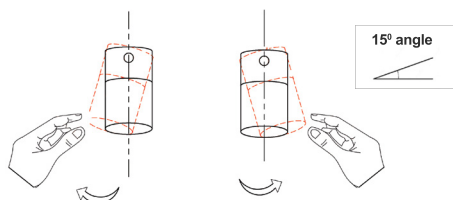

Part No.	Description	Dimensions (mm)	Base (mm)	Canopy (mm)	Weight (kg)	Box (cm)	Carton Qty
TACHE10	SPOT GU10 X 3 Interior Ceiling BLK OD510mm H120mm Adj	Ø510xH120	Ø160	Ø90x45	1.6	47x42x14	1/1
TACHE11	SPOT GU10 X 4 Interior Ceiling BLK OD520mm H120mm Adj	520x520xH120	Ø160	Ø90x45	1.6	43x42x14	1/1
TACHE12	SPOT GU10 X 6 Interior Ceiling BLK OD720mm H120mm Adj	720x400xH120	Ø180	Ø100x45	3.5	66x42x14	1/1

## INTERIOR SPOT CEILING LIGHTS

with Adjustable White Heads and White Base

TACHE13

TACHE14

TACHE15

Part No.	Description	Dimensions (mm)	Base (mm)	Canopy (mm)	Weight (kg)	Box (cm)	Carton Qty
TACHE13	SPOT GU10 X 3 Interior Ceiling WH OD510mm H120mm Adj	Ø510xH120	Ø160	Ø90x45	1.6	47x42x14	1/1
TACHE14	SPOT GU10 X 4 Interior Ceiling WH OD520mm H120mm Adj	520x520xH120	Ø160	Ø90x45	1.6	43x42x14	1/1
TACHE15	SPOT GU10 X 6 Interior Ceiling WH OD720mm H120mm Adj	720x400xH120	Ø180	Ø100x45	3.5	66x42x14	1/1