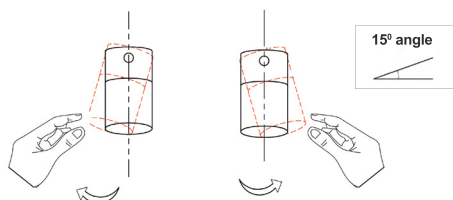

Part No.	Description	Dimensions (mm)	Base (mm)	Canopy (mm)	Weight (kg)	Box (cm)	Carton Qty
TACHE7	SPOT GU10 X 3 Interior Ceiling Chrome OD510mm H120mm Adj	Ø510xH120	Ø160	Ø90x45	1.6	47x42x14	1/1
TACHE8	SPOT GU10 X 4 Interior Ceiling Chrome OD520mm H120mm Adj	520x520xH120	Ø160	Ø90x45	1.6	43x42x14	1/1
TACHE9	SPOT GU10 X 6 Interior Ceiling Chrome OD720mm H120mm Adj	720x400xH120	Ø180	Ø100x45	3.5	66x42x14	1/1