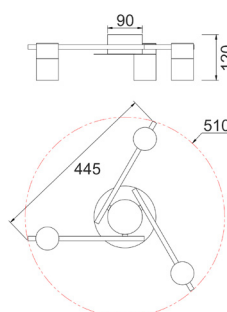

Part No.	Description	Dimensions (mm)	Base (mm)	Canopy (mm)	Weight (kg)	Box (cm)	Carton Qty
TACHE1	SPOT GU10 X 3 Interior Ceiling Lamp Adj Ant/Brs Head w/Brs Rnd Base + Rect BLK Canopy	Ø510xH120	Ø160	Ø90x45	1.6	47x42x14	1/1
TACHE2	SPOT GU10 X 4 Interior Ceiling Lamp Adj Ant/Brs Head w/Brs Rnd Base + Rect BLK Canopy	520x520xH120	Ø160	Ø90x45	1.6	43x42x14	1/1
TACHE3	SPOT GU10 X 6 Interior Ceiling Lamp Adj Ant/Brs Head w/Brs Rnd Base + Rect BLK Canopy	720x400xH120	Ø180	Ø100x45	3.5	66x42x14	1/1

## INTERIOR SPOT CEILING LIGHTS

with Adjustable Black & Antique Brass Heads and Brass Round Base

TACHE4

TACHE5

TACHE6

Part No.	Description	Dimensions (mm)	Base	Canopy (mm)	Weight (kg)	Box (cm)	Carton Qty
TACHE4	SPOT GU10 X 3 Interior Ceiling Lamp Adj Blk & Ant/ Brs Head w/Brs Rnd Base + Rect BLK Canopy	Ø510xH120	Ø160	Ø90x45	1.6	47x42x14	1/1
TACHE5	SPOT GU10 X 4 Interior Ceiling Lamp Adj Blk & Ant/ Brs Head w/Brs Rnd Base + Rect BLK Canopy	520x520xH120	Ø160	Ø90x45	1.6	43x42x14	1/1
TACHE6	SPOT GU10 X 6 Interior Ceiling Lamp Adj Blk & Ant/ Brs Head w/Brs Rnd Base + Rect BLK Canopy	720x400xH120	Ø180	Ø100x45	3.5	66x42x14	1/1