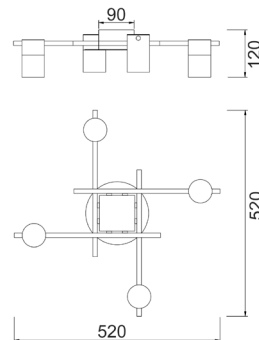

### PRODUCT FEATURES:

- Input voltage: 220-240V
- Material: aluminium
- Lamp holder: GU10 (Max.35W globe)
- Globe not included
- For indoor use only
- Warranty: 1 year replacement

**Warning: Adjustable Head but Maximum 15° either way. Adjusting more than the suggested angle will cause damage to the fitting.**

Part No.	Description	Dimensions (mm)	Base (mm)	Canopy (mm)	Weight (kg)	Box (cm)	Carton Qty
TACHE1	SPOT GU10 X 3 Interior Ceiling Lamp Adj Ant/Brs Head w/Brs Rnd Base + Rect BLK Canopy	Ø510xH120	Ø160	Ø90x45	1.6	47x42x14	1/1
TACHE2	SPOT GU10 X 4 Interior Ceiling Lamp Adj Ant/Brs Head w/Brs Rnd Base + Rect BLK Canopy	520x520xH120	Ø160	Ø90x45	1.6	43x42x14	1/1
TACHE3	SPOT GU10 X 6 Interior Ceiling Lamp Adj Ant/Brs Head w/Brs Rnd Base + Rect BLK Canopy	720x400xH120	Ø180	Ø100x45	3.5	66x42x14	1/1