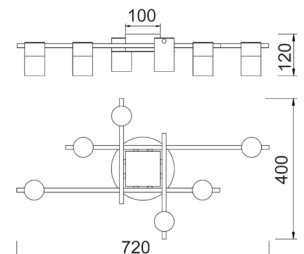

Part No.	Description	Dimensions (mm)	Base (mm)	Canopy (mm)	Weight (kg)	Box (cm)	Carton Qty
TACHE1	SPOT GU10 X 3 Interior Ceiling Lamp Adj Ant/Brs Head w/Brs Rnd Base + Rect BLK Canopy	Ø510xH120	Ø160	Ø90x45	1.6	47x42x14	1/1
TACHE2	SPOT GU10 X 4 Interior Ceiling Lamp Adj Ant/Brs Head w/Brs Rnd Base + Rect BLK Canopy	520x520xH120	Ø160	Ø90x45	1.6	43x42x14	1/1
TACHE3	SPOT GU10 X 6 Interior Ceiling Lamp Adj Ant/Brs Head w/Brs Rnd Base + Rect BLK Canopy	720x400xH120	Ø180	Ø100x45	3.5	66x42x14	1/1

## INTERIOR SPOT CEILING LIGHTS

with Adjustable Antique Brass Heads and Brass Round Base

TACHE1

TACHE2

### PRODUCT FEATURES:

- Input voltage: 220-240V
- Material: aluminium
- Lamp holder: GU10 (Max.35W globe)
- Globe not included
- For indoor use only
- Warranty: 1 year replacement

**Warning: Adjustable Head but Maximum 15° either way. Adjusting more than the suggested angle will cause damage to the fitting.**