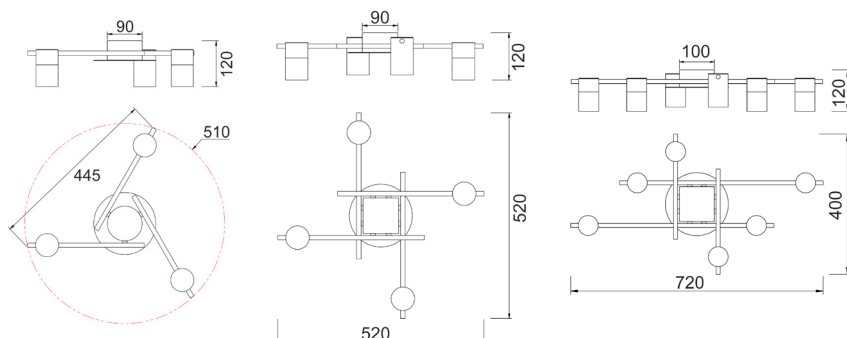

Part No.	Description	Dimensions (mm)	Base (mm)	Canopy (mm)	Weight (kg)	Box (cm)	Carton Qty
TACHE10	SPOT GU10 X 3 Interior Ceiling BLK OD510mm H120mm Adj	Ø510xH120	Ø160	Ø90x45	1.6	47x42x14	1/1
TACHE11	SPOT GU10 X 4 Interior Ceiling BLK OD520mm H120mm Adj	520x520xH120	Ø160	Ø90x45	1.6	43x42x14	1/1
TACHE12	SPOT GU10 X 6 Interior Ceiling BLK OD720mm H120mm Adj	720x400xH120	Ø180	Ø100x45	3.5	66x42x14	1/1

## INTERIOR SPOT CEILING LIGHTS

with Adjustable White Heads and White Base

TACHE13

TACHE14

TACHE15

Part No.	Description	Dimensions (mm)	Base (mm)	Canopy (mm)	Weight (kg)	Box (cm)	Carton Qty
TACHE13	SPOT GU10 X 3 Interior Ceiling WH OD510mm H120mm Adj	Ø510xH120	Ø160	Ø90x45	1.6	47x42x14	1/1
TACHE14	SPOT GU10 X 4 Interior Ceiling WH OD520mm H120mm Adj	520x520xH120	Ø160	Ø90x45	1.6	43x42x14	1/1
TACHE15	SPOT GU10 X 6 Interior Ceiling WH OD720mm H120mm Adj	720x400xH120	Ø180	Ø100x45	3.5	66x42x14	1/1