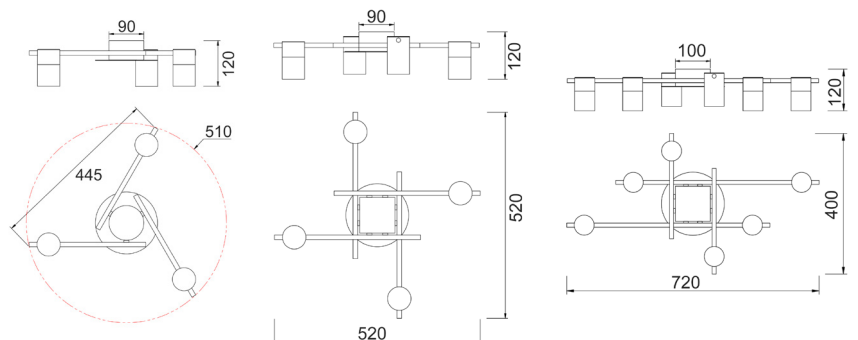

Part No.	Description	Dimensions (mm)	Base (mm)	Canopy (mm)	Weight (kg)	Box (cm)	Carton Qty
TACHE7	SPOT GU10 X 3 Interior Ceiling Chrome OD510mm H120mm Adj	Ø510xH120	Ø160	Ø90x45	1.6	47x42x14	1/1
TACHE8	SPOT GU10 X 4 Interior Ceiling Chrome OD520mm H120mm Adj	520x520xH120	Ø160	Ø90x45	1.6	43x42x14	1/1
TACHE9	SPOT GU10 X 6 Interior Ceiling Chrome OD720mm H120mm Adj	720x400xH120	Ø180	Ø100x45	3.5	66x42x14	1/1

## INTERIOR SPOT CEILING LIGHTS

with Adjustable Black Heads and Black Base

TACHE10

TACHE11

TACHE12

Part No.	Description	Dimensions (mm)	Base (mm)	Canopy (mm)	Weight (kg)	Box (cm)	Carton Qty
TACHE10	SPOT GU10 X 3 Interior Ceiling BLK OD510mm H120mm Adj	Ø510xH120	Ø160	Ø90x45	1.6	47x42x14	1/1
TACHE11	SPOT GU10 X 4 Interior Ceiling BLK OD520mm H120mm Adj	520x520xH120	Ø160	Ø90x45	1.6	43x42x14	1/1
TACHE12	SPOT GU10 X 6 Interior Ceiling BLK OD720mm H120mm Adj	720x400xH120	Ø180	Ø100x45	3.5	66x42x14	1/1