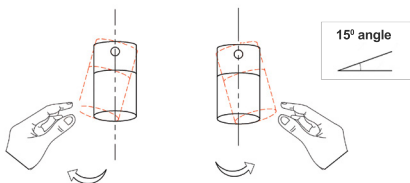

PRODUCT FEATURES:

- Input voltage: 220-240V
- Material: aluminium
- Lamp holder: GU10 (Max.35W globe)
- Globe not included
- For indoor use only
- Warranty: 1 year replacement

Warning: Adjustable Head but Maximum 15° either way. Adjusting more than the suggested angle will cause damage to the fitting.