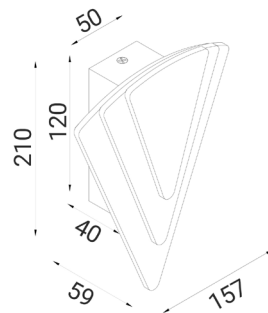

 30,000hr Lifetime	 120° Beam Angle	 IP20 Rated	 2YEAR Replacement Warranty
--	---	--	--

Part No.	Description	Lumens		Watt	PF	Dimensions	Box Weight	Box Size	Carton Qty
		3000K	5000K						
SURAT	Wall Internal S/M City LED Dimm WH Triangular 13W(3+4+6W) 2CCT	273LM	284LM	13W	0.9	L200x-W110xH60mm	0.8kg	17x8x22cm	1/10