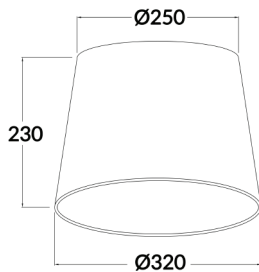

## Product Features:

- Adjustable wireframe: iron (white)
- Shade: linen (available in white, black, grey & natural)
- Lining: PVC (white)
- Versatile: suits table lamps, floor lamps, pendant lights or mount it on ceiling with a batten holder
- Includes adaptor ring to suit bigger lamp holders
- Warranty: 1 year replacement

**SHADE05**  
(White)

**SHADE06**  
(Black)

**SHADE07**  
(Grey)

**SHADE08**  
(Natural)

PART NO.	DESCRIPTION	DIMENSIONS	WEIGHT	BOX	CARTON QTY
SHADE05	DIY Slant Lampshade WH	Ø320x230mm	1.0kg	34x34x25cm	1/1
SHADE06	DIY Slant Lampshade BLK	Ø320x230mm	1.0kg	34x34x25cm	1/1
SHADE07	DIY Slant Lampshade Grey	Ø320x230mm	1.0kg	34x34x25cm	1/1
SHADE08	DIY Slant Lampshade Natural	Ø320x230mm	1.0kg	34x34x25cm	1/1