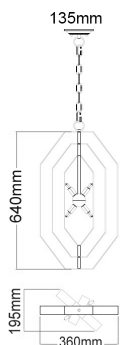

### Product Features:

- Material: stainless steel and iron
- ORBITA1-2: Max.40W HAL globe
- ORBITA3-5 Max. 60W HAL globe
- Globe not included
- For indoor use only

**1 YEAR**  
Replacement  
Warranty

Decor Lighting

ORBITA1

ORBITA2

ORBITA3

ORBITA4

ORBITA5

Part No.	Description	Lamp Holder	Fitting Length (mm)	Fitting Width (mm)	Canopy OD (mm)	Cable & Chain (mm)	Weight (kg)	Box (cm)	Carton QTY
ORBITA1	PENDANT Polished Nickel Hardware with SS	4xG9	640	360	ø135	3000	6.0	102x74x19	1
ORBITA2	PENDANT Oil Rubbed Bronze Hardware with Antique Gold	8xG9	920	630	ø135	3000	6.0	102x74x19	1
ORBITA3	PENDANT Polished Nickel Hardware with SS	1xE27	424	346	ø135	3000	3.3	52.3x42.1x14.3	1
ORBITA4	PENDANT Polished Nickel Hardware with SS	3xE14	565	505	ø135	3000	5.8	66x59x20	1
ORBITA5	PENDANT Polished Nickel Hardware with SS	5xE14	696	663	ø135	3000	9.65	79x76x28	1