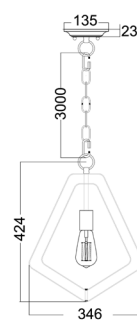

### Product Features:

- Material: stainless steel and iron
- ORBITA1-2: Max.40W HAL globe
- ORBITA3-5 Max. 60W HAL globe
- Globe not included
- For indoor use only

**1 YEAR**  
Replacement  
Warranty

Decor Lighting

ORBITA1

ORBITA2

ORBITA3

ORBITA4

ORBITA5

Part No.	Description	Lamp Holder	Fitting Length (mm)	Fitting Width (mm)	Canopy OD (mm)	Cable & Chain (mm)	Weight (kg)	Box (cm)	Carton QTY
ORBITA1	PENDANT Polished Nickel Hardware with SS	4xG9	640	360	ø135	3000	6.0	102x74x19	1
ORBITA2	PENDANT Oil Rubbed Bronze Hardware with Antique Gold	8xG9	920	630	ø135	3000	6.0	102x74x19	1
ORBITA3	PENDANT Polished Nickel Hardware with SS	1xE27	424	346	ø135	3000	3.3	52.3x42.1x14.3	1
ORBITA4	PENDANT Polished Nickel Hardware with SS	3xE14	565	505	ø135	3000	5.8	66x59x20	1
ORBITA5	PENDANT Polished Nickel Hardware with SS	5xE14	696	663	ø135	3000	9.65	79x76x28	1