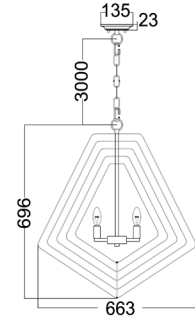

ORBITA1

ORBITA2

ORBITA3

ORBITA4

ORBITA5

Part No.	Description	Lamp Holder	Fitting Length (mm)	Fitting Width (mm)	Canopy OD (mm)	Cable & Chain (mm)	Weight (kg)	Box (cm)	Carton QTY
ORBITA1	PENDANT Polished Nickel Hardware with SS	4xG9	640	360	ø135	3000	6.0	102x74x19	1
ORBITA2	PENDANT Oil Rubbed Bronze Hardware with Antique Gold	8xG9	920	630	ø135	3000	6.0	102x74x19	1
ORBITA3	PENDANT Polished Nickel Hardware with SS	1xE27	424	346	ø135	3000	3.3	52.3x42.1x14.3	1
ORBITA4	PENDANT Polished Nickel Hardware with SS	3xE14	565	505	ø135	3000	5.8	66x59x20	1
ORBITA5	PENDANT Polished Nickel Hardware with SS	5xE14	696	663	ø135	3000	9.65	79x76x28	1