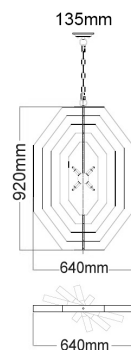

ORBITA1

ORBITA2

ORBITA3

ORBITA4

ORBITA5

Part No.	Description	Lamp Holder	Fitting Length (mm)	Fitting Width (mm)	Canopy OD (mm)	Cable & Chain (mm)	Weight (kg)	Box (cm)	Carton QTY
ORBITA1	PENDANT Polished Nickel Hardware with SS	4xG9	640	360	ø135	3000	6.0	102x74x19	1
ORBITA2	PENDANT Oil Rubbed Bronze Hardware with Antique Gold	8xG9	920	630	ø135	3000	6.0	102x74x19	1
ORBITA3	PENDANT Polished Nickel Hardware with SS	1xE27	424	346	ø135	3000	3.3	52.3x42.1x14.3	1
ORBITA4	PENDANT Polished Nickel Hardware with SS	3xE14	565	505	ø135	3000	5.8	66x59x20	1
ORBITA5	PENDANT Polished Nickel Hardware with SS	5xE14	696	663	ø135	3000	9.65	79x76x28	1