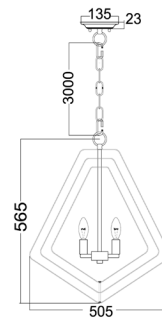

### Product Features:

- Material: stainless steel and iron
- ORBITA1-2: Max.40W HAL globe
- ORBITA3-5 Max. 60W HAL globe
- Globe not included
- For indoor use only

**1 YEAR**  
Replacement  
Warranty

Decor Lighting

ORBITA1

ORBITA2

ORBITA3

ORBITA4

ORBITA5

Part No.	Description	Lamp Holder	Fitting Length (mm)	Fitting Width (mm)	Canopy OD (mm)	Cable & Chain (mm)	Weight (kg)	Box (cm)	Carton QTY
ORBITA1	PENDANT Polished Nickel Hardware with SS	4xG9	640	360	ø135	3000	6.0	102x74x19	1
ORBITA2	PENDANT Oil Rubbed Bronze Hardware with Antique Gold	8xG9	920	630	ø135	3000	6.0	102x74x19	1
ORBITA3	PENDANT Polished Nickel Hardware with SS	1xE27	424	346	ø135	3000	3.3	52.3x42.1x14.3	1
ORBITA4	PENDANT Polished Nickel Hardware with SS	3xE14	565	505	ø135	3000	5.8	66x59x20	1
ORBITA5	PENDANT Polished Nickel Hardware with SS	5xE14	696	663	ø135	3000	9.65	79x76x28	1