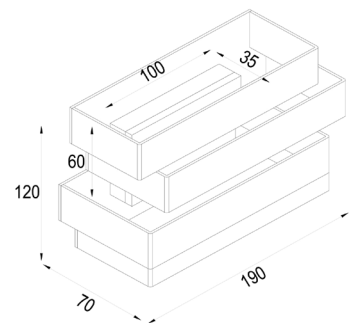

## LED Tri-CCT Interior Rectangular Up/Down Dimmable Wall Light

Decor Lighting

- Input voltage: 220-240V 50Hz
- Housing: Powder coated aluminium
- LED chips: 12pcs SMD2835
- Tri-CCT (3000K/ 4000K/ 5700K) in one fitting
- Switch under the back plate
- Power Factor: 0.9
- CRI: 80
- Ambient temperature: -20 to 50°C
- Suitable for dimming
- Suitable for 2 way switching
- Suitable for use with sensor

Part No.	Description	Lumens			Watt	PF	Dimensions	Box Weight	Box Size	Carton Qty
		3000K	4000K	5700K						
NAGOYA	Wall Internal S/M City LED Dimm WH Rect Up/Dn Tri CCT	240LM	265LM	260LM	5W	0.9	L200x-W110xH60mm	0.9kg	13x11x21cm	1/10