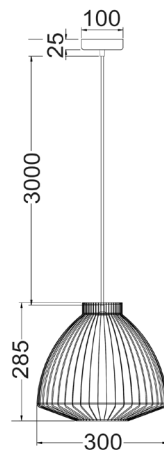

MANU Interior Cone (Concave) Wire Cage Pendant Lights

- Input voltage: 220-240V
- Material: iron
- Lamp holder: 1xE27 (Max.72W globe)
- Globe not included
- For indoor use only
- Warranty: 1 year replacement

Part No.	MANU1-2
Description	PENDANT ES Cone (Concave) Wire Cage
Material	Iron
Lamp holder	1xE27 (Max.72W)
Product Dimensions	Ø300xH285mm
Suspension	3000mm cable
Canopy size	Ø100x25mm
Box Weight	2.0kg
Box Dimensions	34x34x31cm
Carton QTY	1/1