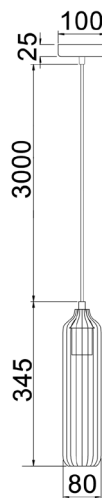

Decor Lighting

MANGA

INTERIOR GLASS CYLINDER PENDANT LIGHTS

- Input voltage: 220-240V 50/60Hz
- Material: glass
- Lamp holder: 1xE27 (Max.72W globe)
- Globe size restrictions (Max.diameter): 60mm
- Globe not included
- For indoor use only
- Warranty: 1 year replacement

Part No.	MANGA1-5
Description	PENDANT ES Glass CYLINDER OD100mm
Material	Glass
Lamp holder	1xE27 (Max.72W)
Product Dimensions	Ø80xH345mm
Suspension	3000mm clear cable
Canopy size	Ø100x25mm
Box Weight	0.9kg
Box Dimensions	19x15x42cm
Carton QTY	1/10