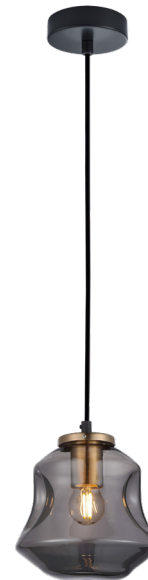

Decor Lighting

FOSSETTE

Interior Dimpled Smoked / Mirror Effect Glass Pendant Lights

- Input voltage: 220-240V
- Material: dimpled smoked/ mirror effect glass & Antique Brass highlight
- Lamp holder: E27 (Max.40W halogen globe)
- Globe not included
- Maximum globe diameter: 45mm(Candle, Fancy Round, LT40, CLACFD25ES)
- For indoor use only
- 1 year replacement warranty

| | |
|-----------------------|--|
| Part No. | FOSSETTE1-4 |
| Description | PPENDANT ES 40W Smoke Angled/ Oval/ Flat top dome/ Oblong shape Glass with Antique Brass Highlight with brass screws |
| Material | Glass & iron |
| Lamp holder | 1xE27 (Max.40W HAL) |
| Dimensions | FOSSETTE1: Ø170 x H 180mm FOSSETTE2: Ø220 x H 170mm FOSSETTE3: Ø220 x H 215mm FOSSETTE4: Ø175 x H 295mm |
| Suspension | 3000mm black PVC cable |
| Canopy | Matt Black Ø100 x 25mm |
| Box Weight | FOSSETTE1: 1.1kg FOSSETTE2: 1.3kg FOSSETTE3: 1.4kg FOSSETTE4: 1.5kg |
| Box Dimensions | FOSSETTE1: 23.5x23.5x30.5cm FOSSETTE2: 29x29x29cm FOSSETTE3: 29x29x32cm FOSSETTE4: 24x24x41cm |
| Carton QTY | 1/1 |

FOSSETTE1
(Angled bell)

FOSSETTE2
(Oval)

FOSSETTE3
(Flat top dome)

FOSSETTE4
(Oblong)