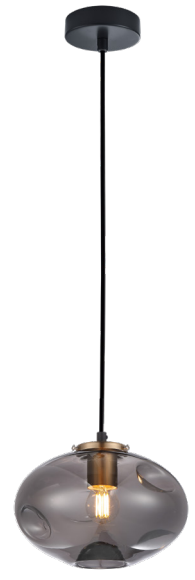

Decor Lighting

FOSSETTE

Interior Dimpled Smoked / Mirror Effect Glass Pendant Lights

- Input voltage: 220-240V
- Material: dimpled smoked/ mirror effect glass & Antique Brass highlight
- Lamp holder: E27 (Max.40W halogen globe)
- Globe not included
- Maximum globe diameter: 45mm(Candle, Fancy Round, LT40, CLACFD25ES)
- For indoor use only
- 1 year replacement warranty

| | |
|-----------------------|--|
| Part No. | FOSSETTE1-4 |
| Description | PPENDANT ES 40W Smoke Angled/ Oval/ Flat top dome/ Oblong shape Glass with Antique Brass Highlight with brass screws |
| Material | Glass & iron |
| Lamp holder | 1xE27 (Max.40W HAL) |
| Dimensions | FOSSETTE1: Ø170 x H 180mm FOSSETTE2: Ø220 x H 170mm FOSSETTE3: Ø220 x H 215mm FOSSETTE4: Ø175 x H 295mm |
| Suspension | 3000mm black PVC cable |
| Canopy | Matt Black Ø100 x 25mm |
| Box Weight | FOSSETTE1: 1.1kg FOSSETTE2: 1.3kg FOSSETTE3: 1.4kg FOSSETTE4: 1.5kg |
| Box Dimensions | FOSSETTE1: 23.5x23.5x30.5cm FOSSETTE2: 29x29x29cm FOSSETTE3: 29x29x32cm FOSSETTE4: 24x24x41cm |
| Carton QTY | 1/1 |

FOSSETTE1
(Angled bell)

FOSSETTE2
(Oval)

FOSSETTE3
(Flat top dome)

FOSSETTE4
(Oblong)