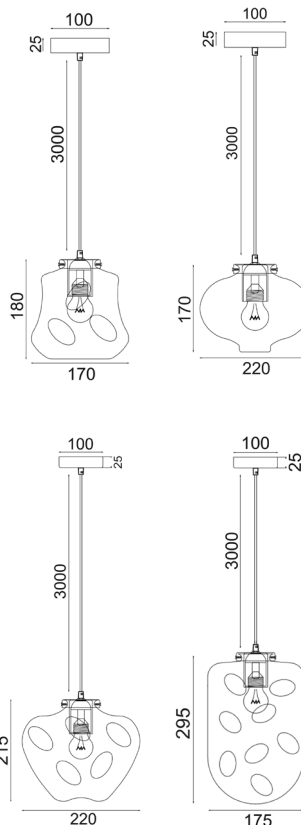

Decor Lighting

FOSSETTE

Interior Dimpled Smoked / Mirror Effect Glass Pendant Lights

- Input voltage: 220-240V
- Material: dimpled smoked/ mirror effect glass & Antique Brass highlight
- Lamp holder: E27 (Max.40W halogen globe)
- Globe not included
- Maximum globe diameter: 45mm(Candle, Fancy Round, LT40, CLACFD25ES)
- For indoor use only
- 1 year replacement warranty

| | |
|-----------------------|--|
| Part No. | FOSSETTE1-4 |
| Description | PPENDANT ES 40W Smoke Angled/ Oval/ Flat top dome/ Oblong shape Glass with Antique Brass Highlight with brass screws |
| Material | Glass & iron |
| Lamp holder | 1xE27 (Max.40W HAL) |
| Dimensions | FOSSETTE1: Ø170 x H 180mm FOSSETTE2: Ø220 x H 170mm FOSSETTE3: Ø220 x H 215mm FOSSETTE4: Ø175 x H 295mm |
| Suspension | 3000mm black PVC cable |
| Canopy | Matt Black Ø100 x 25mm |
| Box Weight | FOSSETTE1: 1.1kg FOSSETTE2: 1.3kg FOSSETTE3: 1.4kg FOSSETTE4: 1.5kg |
| Box Dimensions | FOSSETTE1: 23.5x23.5x30.5cm FOSSETTE2: 29x29x29cm FOSSETTE3: 29x29x32cm FOSSETTE4: 24x24x41cm |
| Carton QTY | 1/1 |

FOSSETTE1
(Angled bell)

FOSSETTE2
(Oval)

FOSSETTE3
(Flat top dome)

FOSSETTE4
(Oblong)