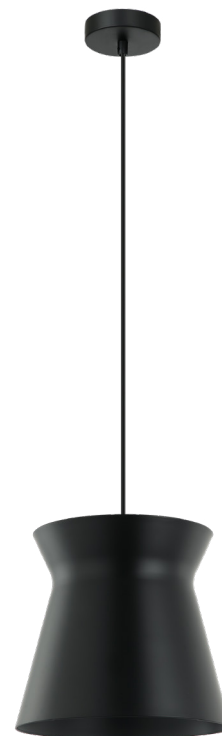

Decor Lighting

DIABLO

Interior Cone Flat Top Pendant Lights

- Input voltage: 220-240V
- Material: iron
- Lamp holder: 1xE27 (Max.72W globe)
- Globe not included
- For indoor use only
- Warranty: 1 year replacement

Part No.	DIABLO1-2
Description	PENDANT ES Cone Flat Top
Material	Iron
Lamp holder	1xE27 (Max.72W)
Product Dimensions	Ø250xH235mm
Suspension	3000mm cable
Canopy size	Ø100x25mm
Box Weight	1.3kg
Box Dimensions	31x31x30cm
Carton QTY	1/1

DIABLO1
(Black)

DIABLO2
(White)

*Must be installed by a licenced electrician (Installation instructions sheet provided in each product box)