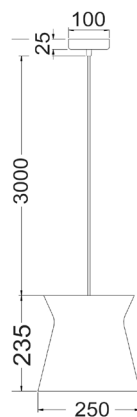

Decor Lighting

DIABLO

Interior Cone Flat Top Pendant Lights

- Input voltage: 220-240V
- Material: iron
- Lamp holder: 1xE27 (Max.72W globe)
- Globe not included
- For indoor use only
- Warranty: 1 year replacement

Part No.	DIABLO1-2
Description	PENDANT ES Cone Flat Top
Material	Iron
Lamp holder	1xE27 (Max.72W)
Product Dimensions	Ø250xH235mm
Suspension	3000mm cable
Canopy size	Ø100x25mm
Box Weight	1.3kg
Box Dimensions	31x31x30cm
Carton QTY	1/1