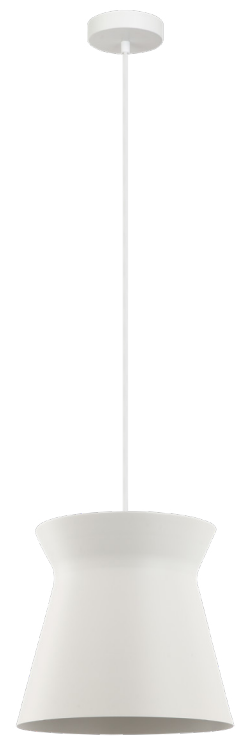

Decor Lighting

DIABLO

Interior Cone Flat Top Pendant Lights

- Input voltage: 220-240V
- Material: iron
- Lamp holder: 1xE27 (Max.72W globe)
- Globe not included
- For indoor use only
- Warranty: 1 year replacement

Part No.	DIABLO1-2
Description	PENDANT ES Cone Flat Top
Material	Iron
Lamp holder	1xE27 (Max.72W)
Product Dimensions	Ø250xH235mm
Suspension	3000mm cable
Canopy size	Ø100x25mm
Box Weight	1.3kg
Box Dimensions	31x31x30cm
Carton QTY	1/1

DIABLO1
(Black)

DIABLO2
(White)

*Must be installed by a licenced electrician (Installation instructions sheet provided in each product box)