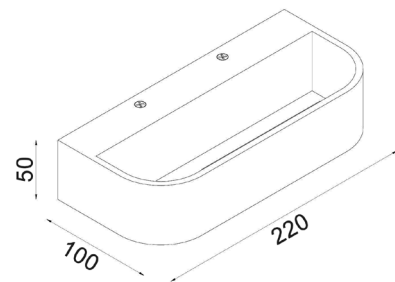

DHAKA

LED Tri-CCT Interior Rectangular Up/Down Dimmable Wall Light

Decor Lighting

DHAKA

- Input voltage: 220-240V 50Hz
- Housing: Powder coated aluminium
- LED chips: 12pcs SMD2835
- Tri-CCT (3000K/ 4000K/ 5700K) in one fitting
- Switch under the back plate
- Power Factor: 0.9
- CRI: 80
- Ambient temperature: -20 to 50°C
- Suitable for dimming
- Suitable for 2 way switching
- Suitable for use with sensor

Part No.	Description	Lumens			Watt	PF	Dimensions	Box Weight	Box Size	Carton Qty
		3000K	4000K	5700K						
DHAKA	Wall Internal S/M City LED Dimmable WH Rect Up/Dn Tri CCT	650LM	747LM	645LM	12W	0.9	L220x-W100xH50mm	0.6kg	11x6x23cm	1/10