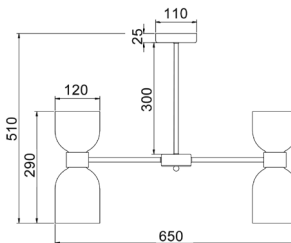

Decor Lighting

CLESSIDRA

Opal Ellipse Glass Pendant Lights

- Input voltage: 220-240V
- Material: iron & glass
- Lamp holder: E27 (Max.72W globe)
- Globe not included
- For indoor use only

CLESSIDRA2

CLESSIDRA2X3R

Part No.	CLESSIDRA2, CLESSIDRA2X3R, CLESSIDRA4
Description	PENDANT Opal Glass Ellipse
Material	Iron & glass
Lamp holder	CLESSIDRA2: 1XE27 (Max.72W) CLESSIDRA2x3R: 3XE27 (Max.72W) CLESSIDRA4: 12XE27 (Max.72W)
Product Dimensions	Please see the line drawing
Suspension	CLESSIDRA2: 3000mm cable CLESSIDRA2x3R: 2600/ 2800/ 3000mm cable CLESSIDRA4: 300mm Rod
Canopy size	CLESSIDRA2: Ø100x25mm CLESSIDRA2x3R: Ø250x25mm CLESSIDRA4: Ø110x25mm
Box Weight	CLESSIDRA2: 1kg CLESSIDRA2x3R: 3kg CLESSIDRA4: 11kg
Box Dimensions	CLESSIDRA2: 32x18x27cm CLESSIDRA2x3R: 31x30x41cm CLESSIDRA4: 45x31x49cm
Carton QTY	1/1