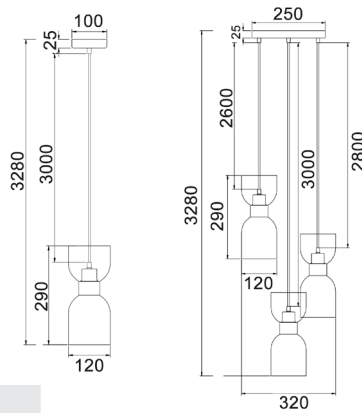

Decor Lighting

CLESSIDRA

Opal Ellipse Glass Pendant Lights

- Input voltage: 220-240V
- Material: iron & glass
- Lamp holder: E27 (Max.72W globe)
- Globe not included
- For indoor use only

CLESSIDRA2

CLESSIDRA2X3R

Part No.	CLESSIDRA2, CLESSIDRA2X3R, CLESSIDRA4
Description	PENDANT Opal Glass Ellipse
Material	Iron & glass
Lamp holder	CLESSIDRA2: 1XE27 (Max.72W) CLESSIDRA2x3R: 3XE27 (Max.72W) CLESSIDRA4: 12XE27 (Max.72W)
Product Dimensions	Please see the line drawing
Suspension	CLESSIDRA2: 3000mm cable CLESSIDRA2x3R: 2600/ 2800/ 3000mm cable CLESSIDRA4: 300mm Rod
Canopy size	CLESSIDRA2: Ø100x25mm CLESSIDRA2x3R: Ø250x25mm CLESSIDRA4: Ø110x25mm
Box Weight	CLESSIDRA2: 1kg CLESSIDRA2x3R: 3kg CLESSIDRA4: 11kg
Box Dimensions	CLESSIDRA2: 32x18x27cm CLESSIDRA2x3R: 31x30x41cm CLESSIDRA4: 45x31x49cm
Carton QTY	1/1