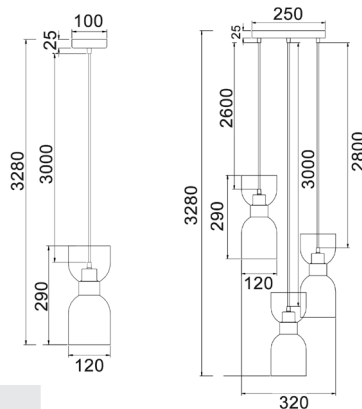

Decor Lighting

CLESSIDRA

Ellipse Smokey Black Mirror Finished Glass Pendant Lights

- Input voltage: 220-240V
- Material: iron & glass
- Lamp holder: E27 (Max.72W globe)
- Globe not included
- For indoor use only

CLESSIDRA1

CLESSIDRA1X3R

CLESSIDRA3

Part No.	CLESSIDRA1, CLESSIDRA1X3R, CLESSIDRA3
Description	PENDANT Smokey Black Glass Ellipse
Material	Iron & glass
Lamp holder	CLESSIDRA1: 1XE27 (Max.72W) CLESSIDRA1x3R: 3XE27 (Max.72W) CLESSIDRA3: 12XE27 (Max.72W)
Product Dimensions	Please see the line drawing
Suspension	CLESSIDRA1: 3000mm cable CLESSIDRA1x3R: 2600/ 2800/ 3000mm cable CLESSIDRA3: 300mm Rod
Canopy size	CLESSIDRA1: Ø100x25mm CLESSIDRA1x3R: Ø250x25mm CLESSIDRA3: Ø110x25mm
Box Weight	CLESSIDRA1: 1kg CLESSIDRA1x3R: 3kg CLESSIDRA3: 11kg
Box Dimensions	CLESSIDRA1: 32x18x27cm CLESSIDRA1x3R: 31x30x41cm CLESSIDRA3: 45x31x49cm
Carton QTY	1/1