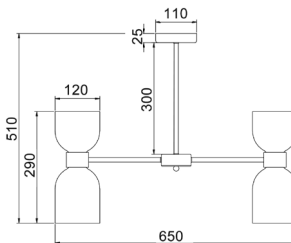

Decor Lighting

CLESSIDRA

Ellipse Smokey Black Mirror Finished Glass Pendant Lights

- Input voltage: 220-240V
- Material: iron & glass
- Lamp holder: E27 (Max.72W globe)
- Globe not included
- For indoor use only

CLESSIDRA1

CLESSIDRA1X3R

CLESSIDRA3

Part No.	CLESSIDRA1, CLESSIDRA1X3R, CLESSIDRA3
Description	PENDANT Smokey Black Glass Ellipse
Material	Iron & glass
Lamp holder	CLESSIDRA1: 1XE27 (Max.72W) CLESSIDRA1x3R: 3XE27 (Max.72W) CLESSIDRA3: 12XE27 (Max.72W)
Product Dimensions	Please see the line drawing
Suspension	CLESSIDRA1: 3000mm cable CLESSIDRA1x3R: 2600/ 2800/ 3000mm cable CLESSIDRA3: 300mm Rod
Canopy size	CLESSIDRA1: Ø100x25mm CLESSIDRA1x3R: Ø250x25mm CLESSIDRA3: Ø110x25mm
Box Weight	CLESSIDRA1: 1kg CLESSIDRA1x3R: 3kg CLESSIDRA3: 11kg
Box Dimensions	CLESSIDRA1: 32x18x27cm CLESSIDRA1x3R: 31x30x41cm CLESSIDRA3: 45x31x49cm
Carton QTY	1/1