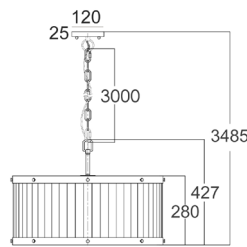

*Must be installed by a licenced electrician (Installation instructions sheet provided in each product box)