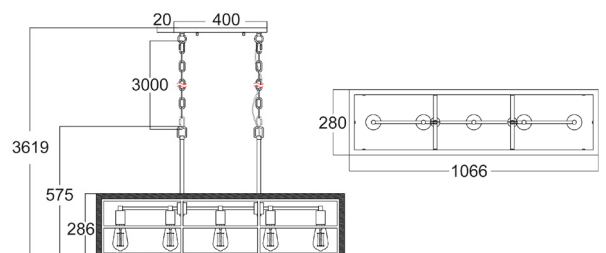

BANQUET

Interior Rectangular Wood Frame Pendant Light

- Material: wood & iron
- Lamp holder: 5xE27 (Max.60W globe)
- Globe not included
- For indoor use only
- Warranty: 1 year replacement

Part No.	BANQUET1
Description	PENDANT ES 5 x 60W Rect Frame Medium Oak Wood With Oil Rubbed Bronze Hardware
Material	Wood & iron
Lamp holder	5xE27 (Max.60W)
Product Dimensions	L 1066 x W 280 x H 575mm
Suspension	3000mm cable & chain + 289mm rod
Canopy size	L400 x W 130 x H 20mm
Box Weight	10kg
Box Dimensions	118x39x39cm
Carton QTY	1/1