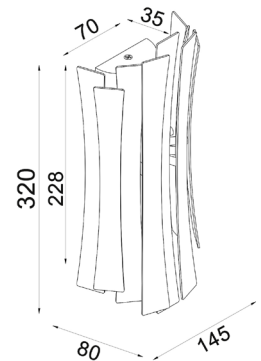

BAGOTA

LED Tri-CCT Interior Curved Shape Dimmable Wall Light

Decor Lighting

- Input voltage: 180-240V 50Hz
- Housing: Powder coated metal
- LED chips: 48pcs SMD2835
- Tri-CCT (3000K/ 4000K/ 5700K) in one fitting
- Switch under the back plate
- Power Factor: 0.9
- CRI: 80
- Ambient temperature: -20 to 50°C
- Suitable for dimming
- Suitable for 2 way switching
- Suitable for use with sensor

 30,000hr Lifetime	 120° Beam Angle	IP20 Rated	2YEAR Replacement Warranty
---	--	----------------------	---

Part No.	Description	Lumens			Watt	PF	Dimensions	Box Weight	Box Size	Carton Qty
		3000K	4000K	5700K						
BAGOTA	Wall Internal S/M City LED Dimmable WH Curved 20W 120D Tri CCT	812LM	930LM	860LM	20W	0.9	L320x-W145xH80mm	1.2kg	34x15.5x9cm	1/10