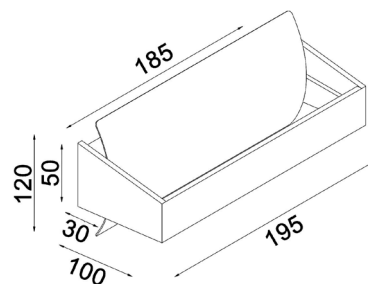

ATLANTA

LED Tri-CCT Interior Up/Down Rectangular Dimmable Wall Light

Decor Lighting

- Input voltage: 220-240V 50Hz
- Housing: Powder coated metal
- Diffuser: acrylic
- LED chips: 24pcs SMD2835
- Tri-CCT (3000K/ 4000K/ 5700K) in one fitting
- Switch under the back plate
- Power Factor: 0.9
- CRI: 80
- Ambient temperature: -20 to 50°C
- Suitable for dimming
- Suitable for 2 way switching
- Suitable for use with sensor

 30,000hr Lifetime	 120° Beam Angle	IP20 Rated	2YEAR Replacement Warranty
---	--	----------------------	---

Part No.	Description	Lumens			Watt	PF	Dimensions	Box Weight	Box Size	Carton Qty
		3000K	4000K	5700K						
ATLANTA	WALL Int S/M 6W Rect Up/ Dn Wh Dim Tri	691LM	754LM	707LM	6W	0.9	L190x- W120xH100mm	0.8kg	13x11x21cm	1/10